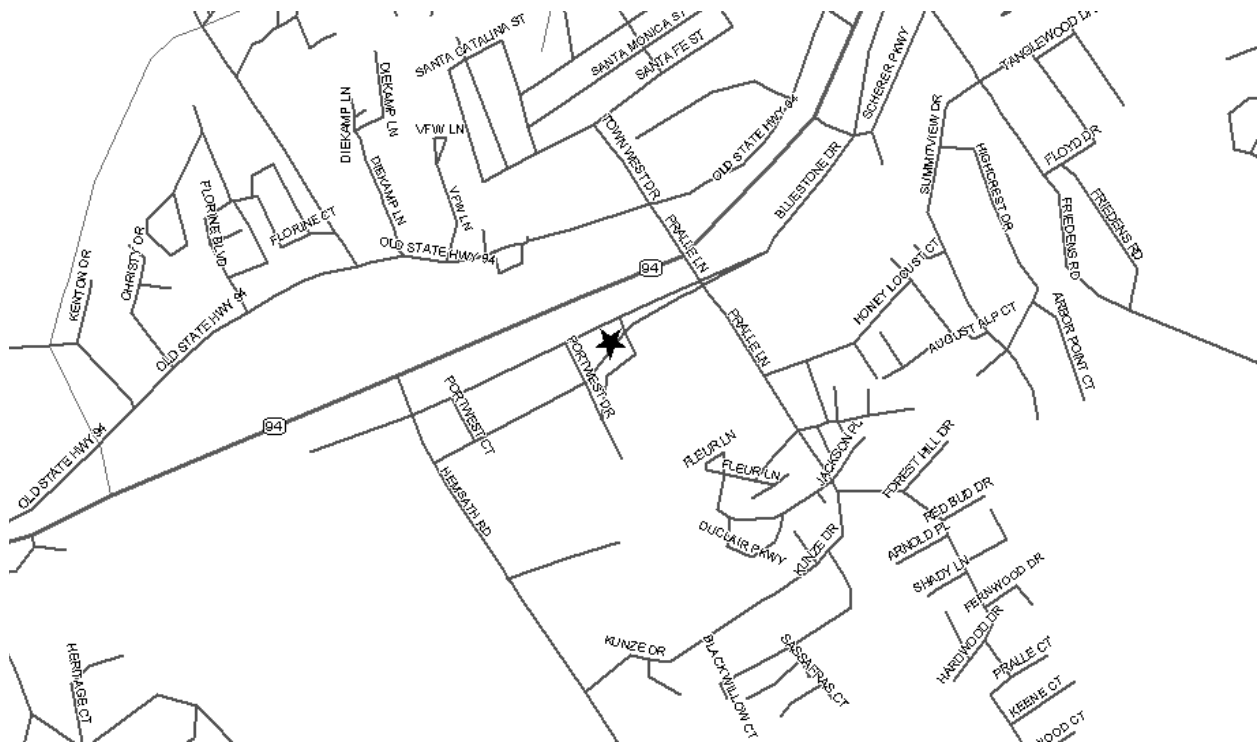

Grand Chapter of Missouri
Pathways to the Stars

Alexander Chapter #242 - District: 10
2051 Collier Corporate Parkway
St Charles, MO 63303

Phone Number: 636-724-0200

Date (s): 2nd & 4th Thurs
Time (s): 7:30 PM

Location Description:

Masonic Lodge (As listed with Grand Lodge of Missouri):

St. Charles Masonic Lodge
2051 Collier Corporate Pkwy

Map and Directions to Alexander Chapter #242

From I-70. South on Hwy 94 to Praelle Lane. Left on Praelle and immediate right on Bluestone, immediate left on Exchange, and immediate right on Collier Corporate Pkwy.

From Hwy 94 (north bound). North to Praelle Lane. Right on Praelle and immediate right on Bluestone, immediate left on Exchange, and immediate right on Collier Corporate Pkwy.