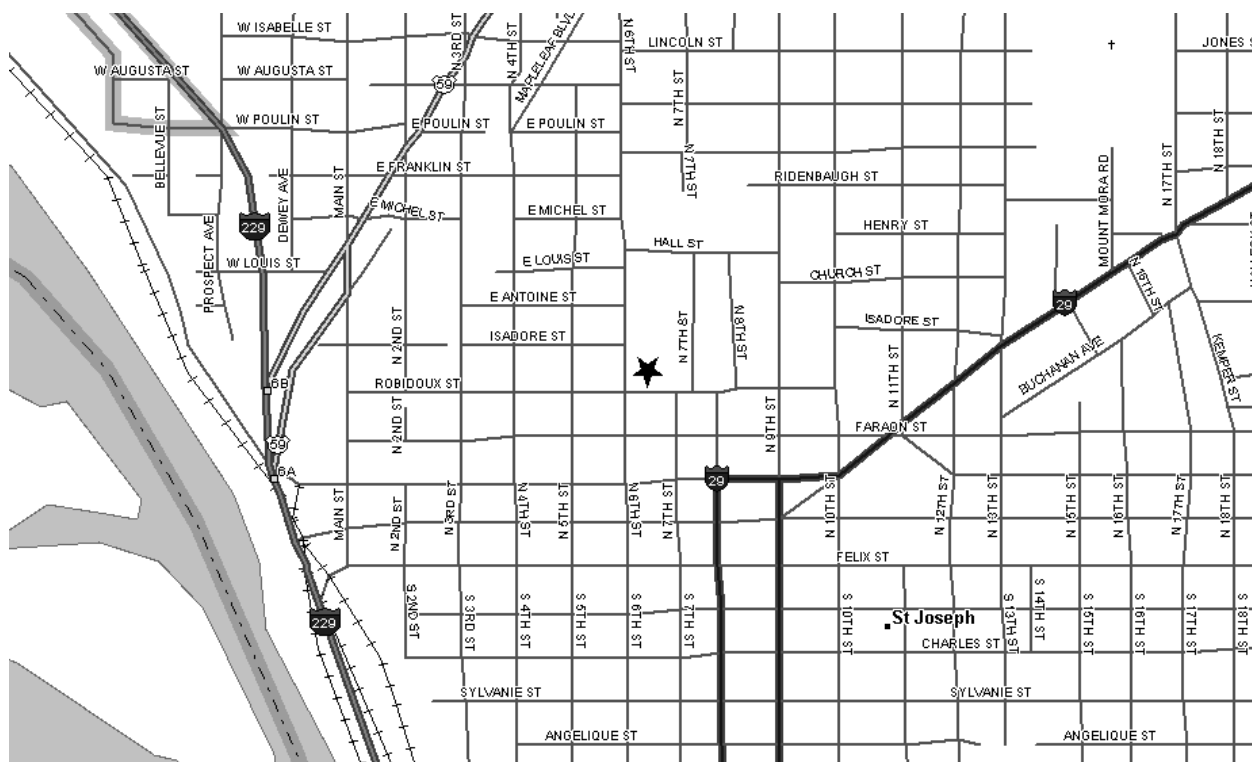

Grand Chapter of Missouri
Pathways to the Stars

Areme Chapter #461 - District: 4
605 Robidoux Street
St Joseph, MO 64501

Phone Number:

Date (s): 3rd Fri
Time (s): 7:30 PM

Location Description:

Masonic Lodge (As listed with Grand Lodge of Missouri):

Zeredatha Masonic Lodge
605 Robidoux

Map and Directions to Areme Chapter #461

From Business 29. West on Jules Street, 2 blocks. North on 6th Street 2 blocks. Temple is located on Right.