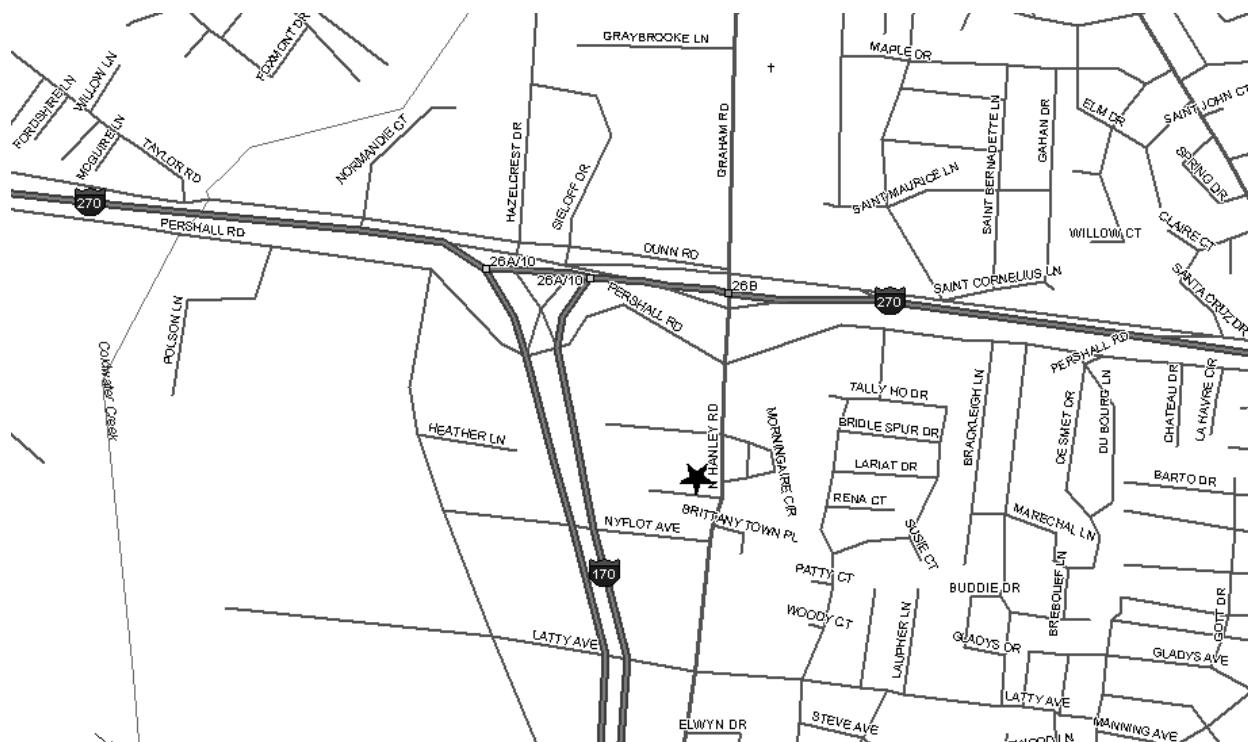

Grand Chapter of Missouri  
Pathways to the Stars

**Beacon Chapter #256 - District: 16**  
7251 North Hanley Road  
Hazelwood, MO 63042

Phone Number: 314-521-7511

Date (s): 2nd & 4th Fri

Time (s): 7:30 PM

Location Description:

Rob Morris Chapter #328 Also meets here

Masonic Lodge (As listed with Grand Lodge of Missouri):

Beacon Masonic Lodge  
none

*Map and Directions to Beacon Chapter #256*

From I-270 (on north side of St. Louis) take exit 26b south on Hanley Road ¼ mile. Temple is located on Right, just before Carmel Court.