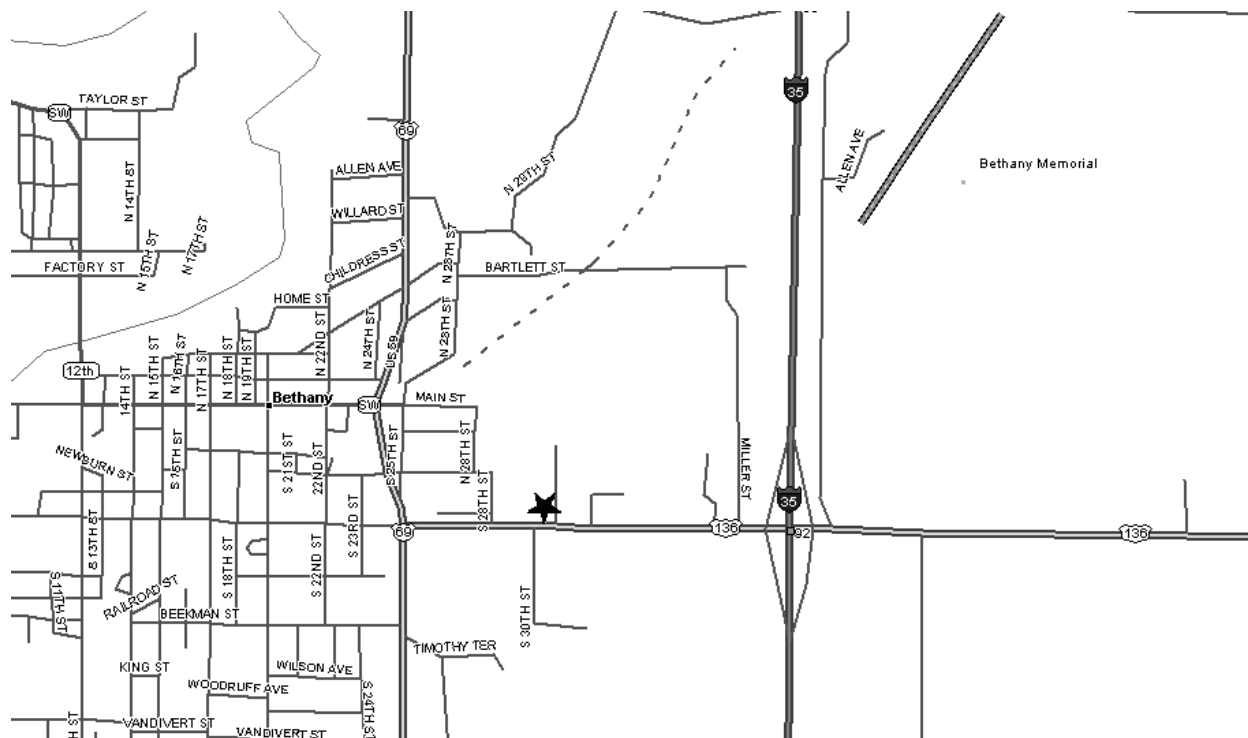

Grand Chapter of Missouri  
Pathways to the Stars

**Bethany Chapter #23 - District: 2**  
3107 Miller Street  
Bethany, MO 64424

Phone Number: 660-425-3194

Date (s): 1st Tues

Time (s): 7:30 Oct-Mar/8:00 Apr-Sep

Location Description:

Highway 136 East

Masonic Lodge (As listed with Grand Lodge of Missouri):

Bethany Masonic Lodge  
3107 Miller St

*Map and Directions to Bethany Chapter #23*

I-35 to exit 92. West on US 136 ½ mile. Temple is located on north side of road.