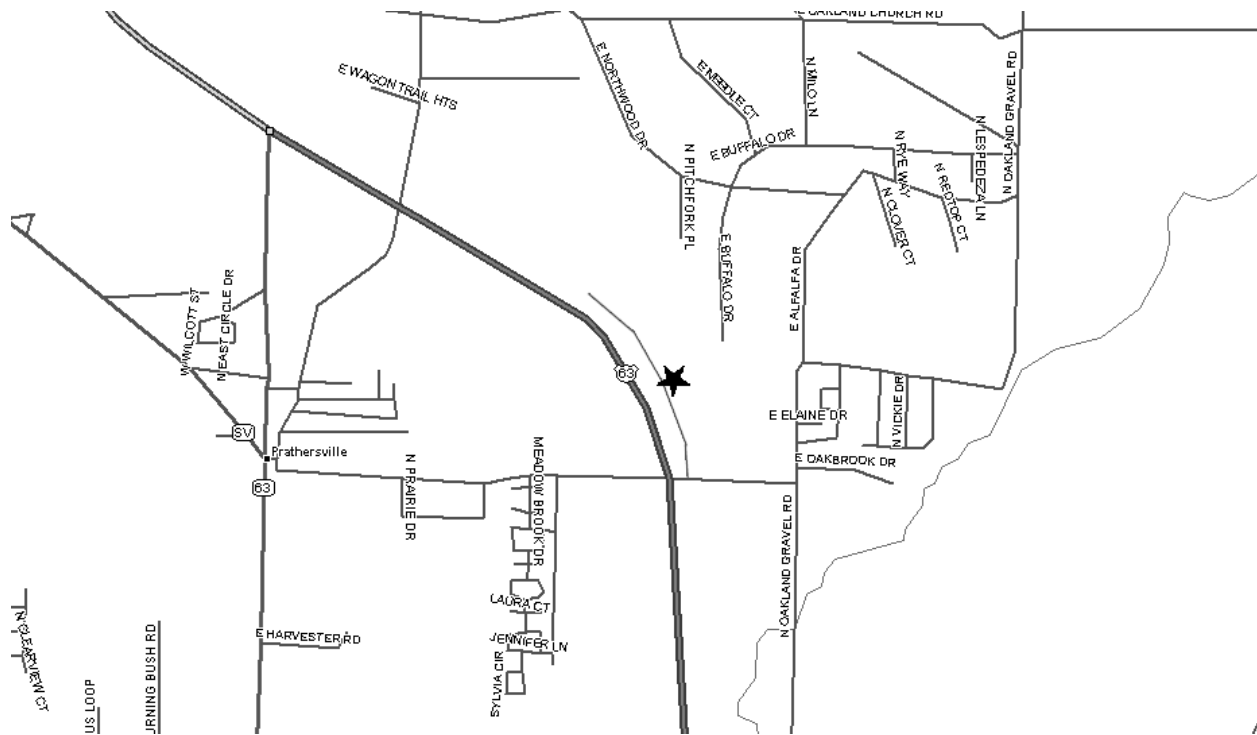

Grand Chapter of Missouri
Pathways to the Stars

Boone Chapter #290 - District: 9
33 Masonic Drive
Columbia, MO 65202

Phone Number:

Date (s): 1st & 3rd Thurs
Time (s): 7:30 PM

Location Description:

Masonic Lodge (As listed with Grand Lodge of Missouri):

Acacia Masonic Lodge
33 Masonic Drive

Map and Directions to Boone Chapter #290

On US 63, 4.5 miles north of I-70. Exit at Prathersville Road. East and then immediate left onto Masonic Drive.