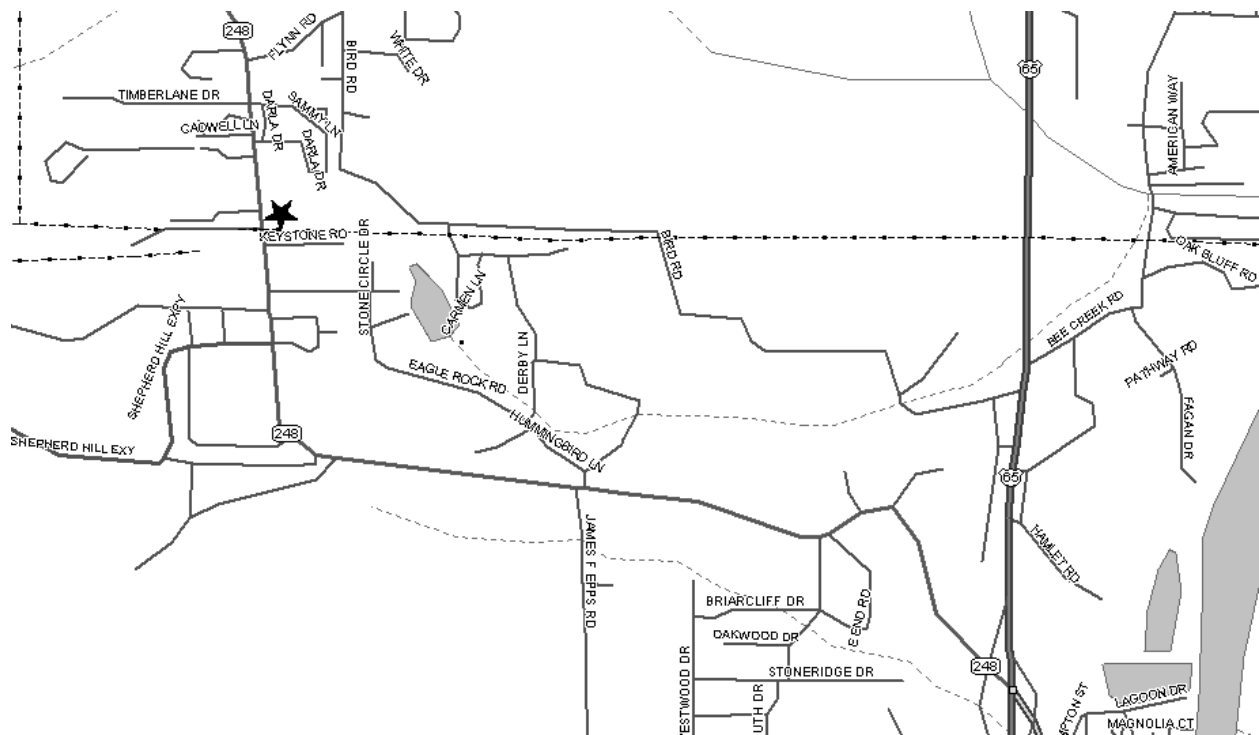

Grand Chapter of Missouri
Pathways to the Stars

Branson Chapter #299 - District: 27
2422 State Hwy 248
Branson, MO 65616

Phone Number: 417-334-2299

Date (s): 1st & 3rd Tues
Time (s): 7:30 PM

Location Description:

Masonic Lodge (As listed with Grand Lodge of Missouri):

Branson #587 Masonic Lodge
2422 State Hwy 248

Map and Directions to Branson Chapter #299

US 65 To MO 248 exit. Follow MO 248 approximately 2 ¼ miles to Keystone road. Temple is located at corner of MO 248 and Keystone Road.