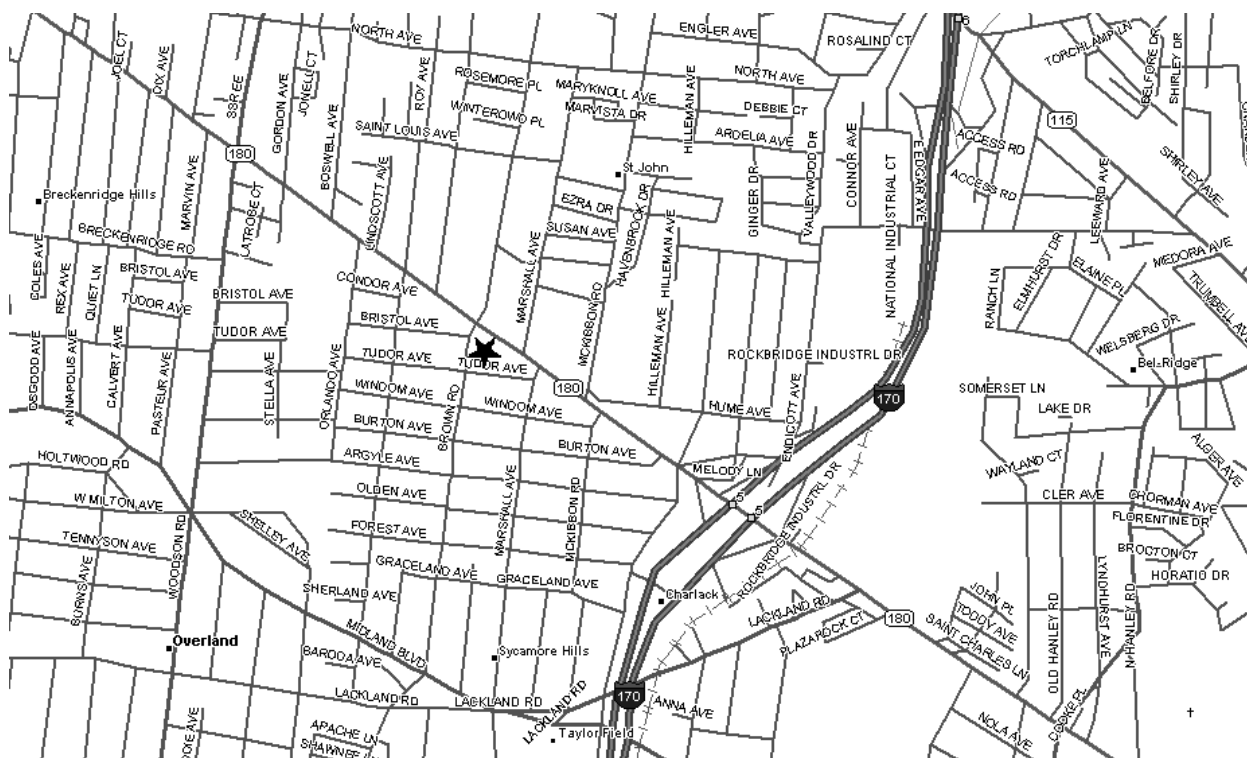

Grand Chapter of Missouri  
Pathways to the Stars

**Bridgeton Chapter #266 - District: 16**  
8866 St Charles Rock Road  
St Louis, MO 63114

Phone Number: 314-423-3923

Date (s): 1st & 3rd Sat  
Time (s): 7:30 PM

Location Description:

Masonic Lodge (As listed with Grand Lodge of Missouri):

Bridgeton Masonic Lodge  
8866 St Charles Rock Rd

*Map and Directions to Bridgeton Chapter #266*

Take I-170 exit 5 (St. Charles Rock Road/MO 180). NW on St. Charles Rock Road ¾ mile to Brown Road. Temple is located at south corner of brown road and St. Charles Rock Road.