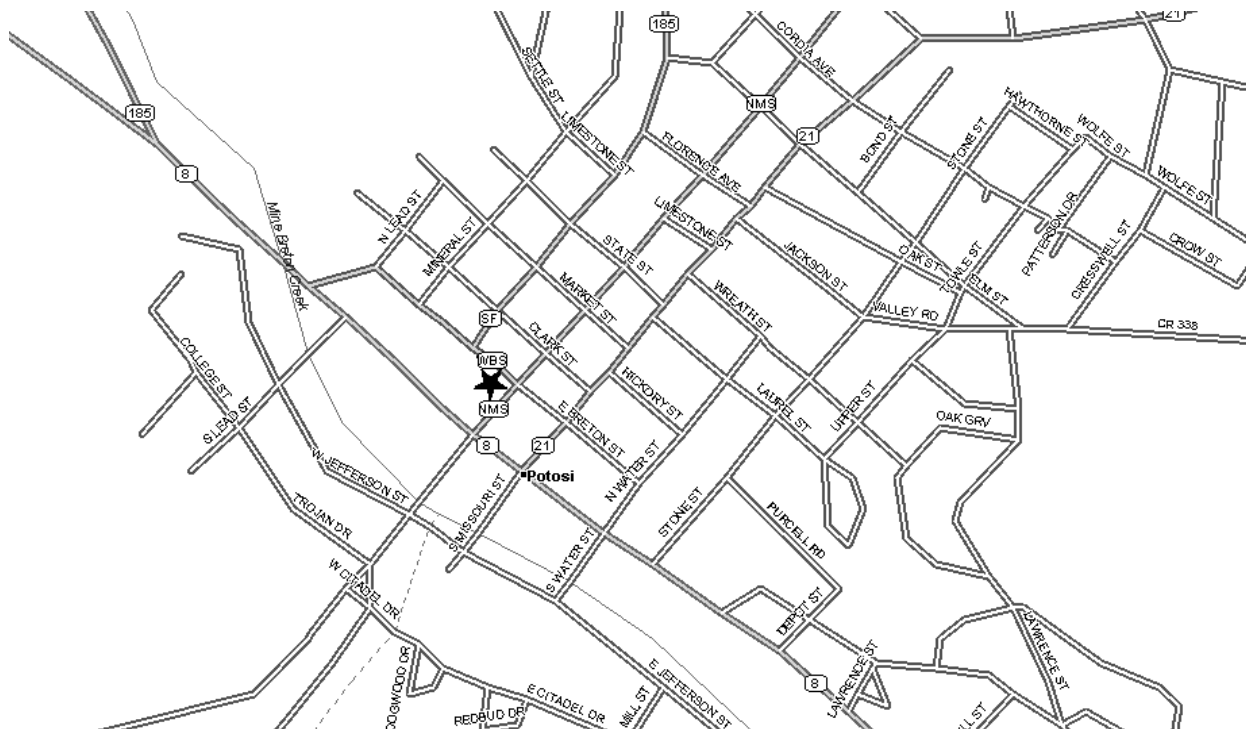

Grand Chapter of Missouri
Pathways to the Stars

Browne Chapter #320 - District: 19
204 West Breton
Potosi, MO 63664

Phone Number:

Date (s): 2nd Thurs
Time (s): 7:30 PM

Location Description:

204 West Breton

Masonic Lodge (As listed with Grand Lodge of Missouri):

Potosi Masonic Lodge
206 W Breton

Map and Directions to Browne Chapter #320

Missouri Hwy 8 (High Street) to Mine Street. NE on Mine Street, one block. Temple is on corner of Mine Street and Breton.