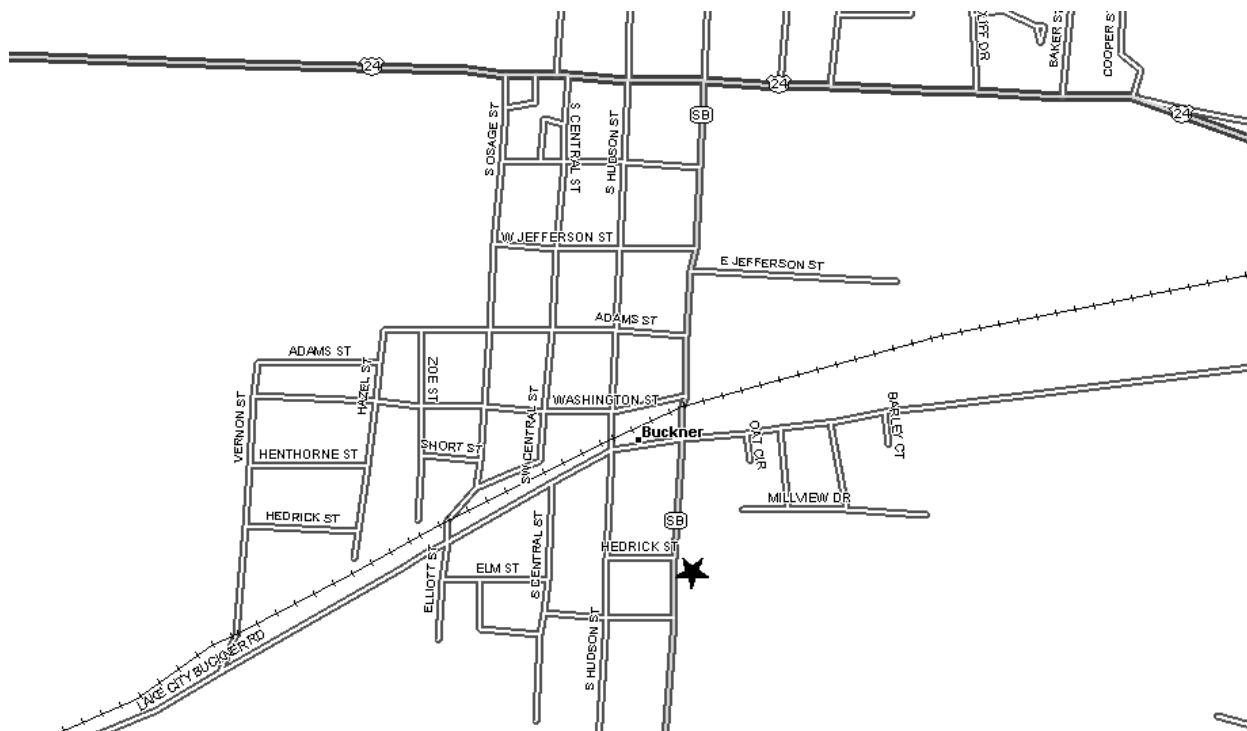

Grand Chapter of Missouri
Pathways to the Stars

Buckner Chapter #280 - District: 11
611 South Sibley Street
Buckner, MO 64016

Phone Number: 816-650-3833

Date (s): 2nd & 4th Tues
Time (s): 7:30 PM

Location Description:

Shares building with Sr. Citizens

Masonic Lodge (As listed with Grand Lodge of Missouri):

Masonic Lodge
611 S Sibley St

Map and Directions to Buckner Chapter #280

US 24 Sibley Street. South on Sibley across RR tracks to Hedrick. Temple is located on East side of Sibley, across from Hedrick.