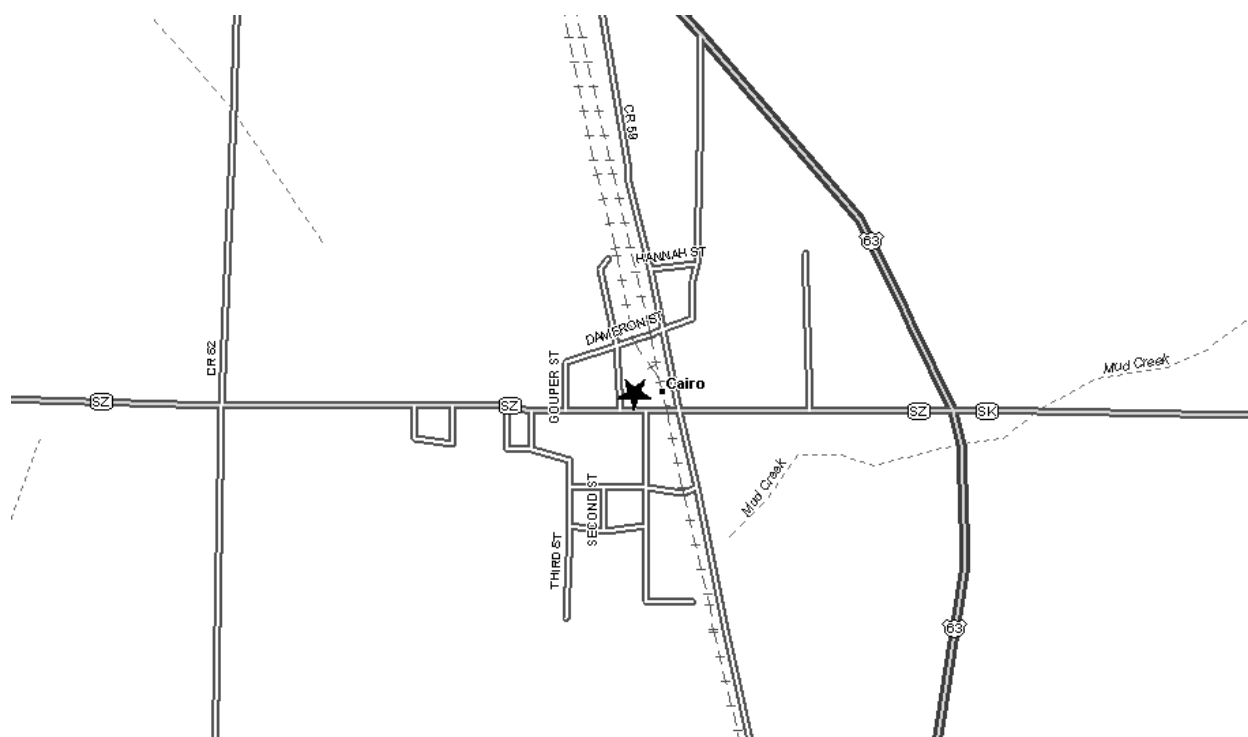

Grand Chapter of Missouri  
Pathways to the Stars

**Cairo Chapter #180 - District: 6**  
204-206 W Martin  
Cairo, MO 65239

Phone Number:

Date (s): 1stThurs  
Time (s): 7:30 PM

Location Description:

Masonic Lodge (As listed with Grand Lodge of Missouri):

Cairo Masonic Lodge  
209 Martin, Box 49

*Map and Directions to Cairo Chapter #180*

Location Approximate. Exit US 63 at MO Z (Martin Street). West on Martin. Lodge on Left.

Jacksonville Chapter #170 also meets at this location.