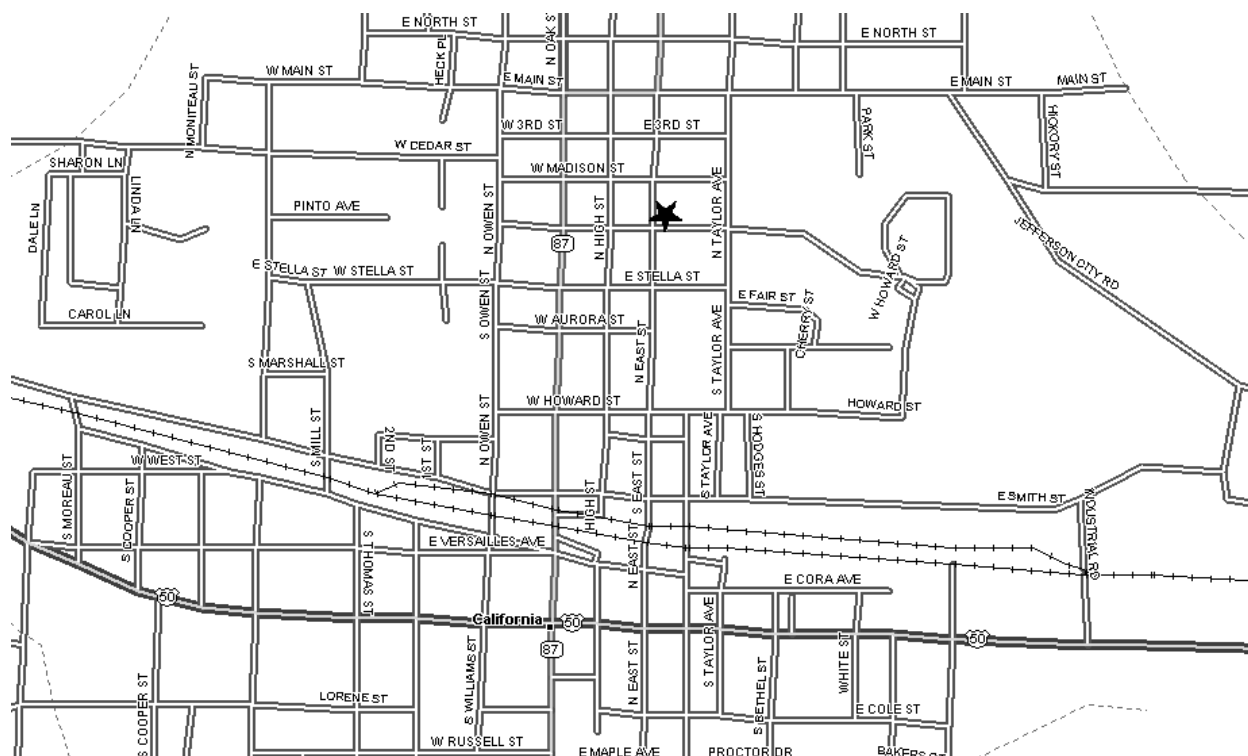

Grand Chapter of Missouri  
Pathways to the Stars

**California Chapter #521 - District: 9**  
100 East Street and South Street  
California, MO 65018

Phone Number:

Date (s): 1st & 3rd Tues  
Time (s): 7:30 PM

Location Description:

Masonic Lodge (As listed with Grand Lodge of Missouri):

California Masonic Lodge  
Corner South and East St

*Map and Directions to California Chapter #521*

US 50 to East Street. North on East Street to South Street. Temple is located on Corner.