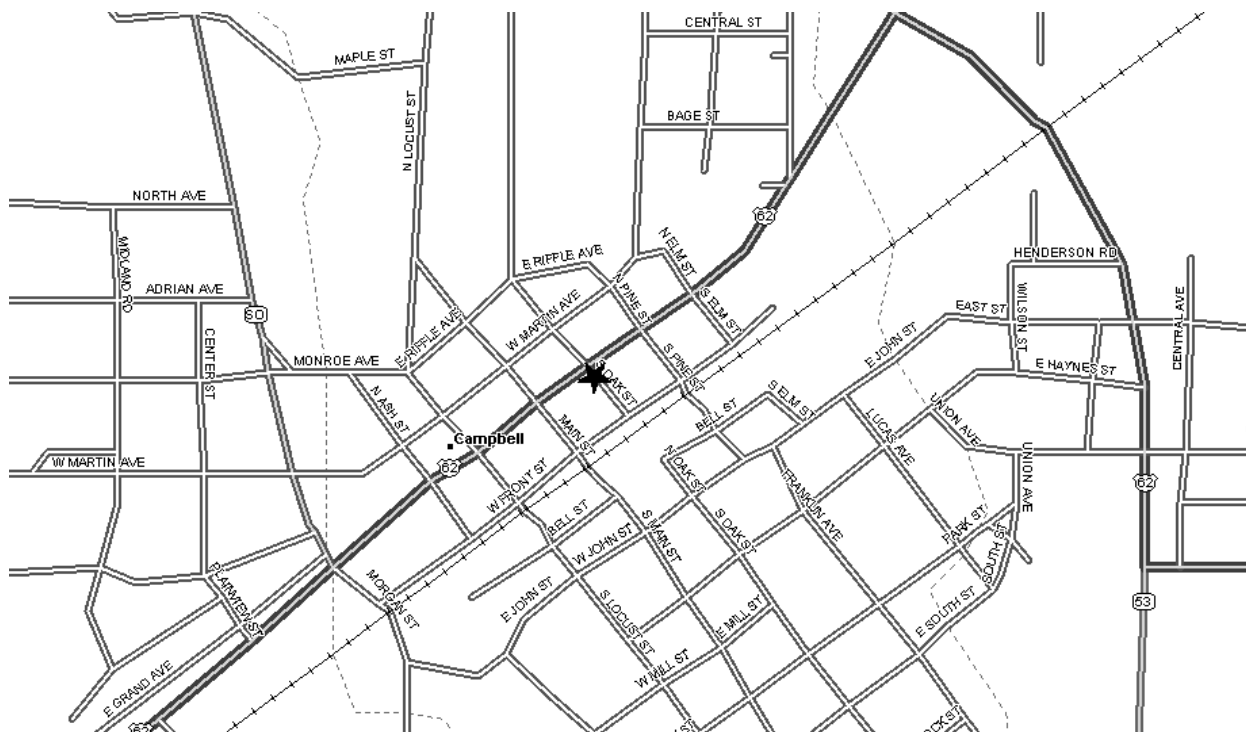

Grand Chapter of Missouri
Pathways to the Stars

Campbell Chapter #92 - District: 29
109 East Grand
Campbell, MO 63933

Phone Number:

Date (s): 2nd & 4th Thurs
Time (s): 7:30 PM

Location Description:

Located at corner of US 62 and Oak.

Masonic Lodge (As listed with Grand Lodge of Missouri):

Four Mile Masonic Lodge
109 E. Grand

Map and Directions to Campbell Chapter #92

Located at corner of US 62 and Oak.