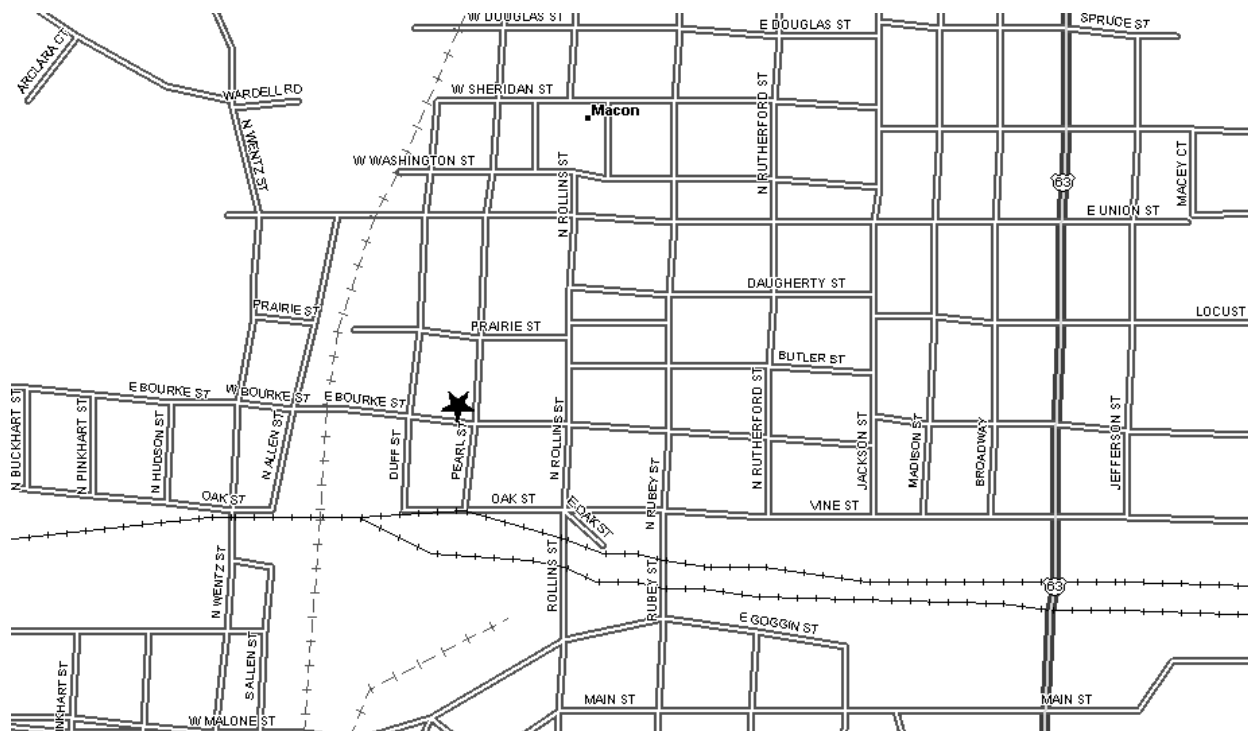

Grand Chapter of Missouri
Pathways to the Stars

Censer Chapter #50 - District: 6
201 Pearl Street
Macon, MO 63552

Phone Number: 660-385-3313

Date (s): 1st & 3rd Tues
Time (s): 7:30 PM

Location Description:

Bourke & Pearl Streets

Masonic Lodge (As listed with Grand Lodge of Missouri):

Censer Masonic Lodge
201 Pearl St

Map and Directions to Censer Chapter #50

US 63 to Vine Street. West on Vine to Rollins Street. One block north (right) to Bourke St. West (left) one block to Temple. At corner of Bourke and Pearl.