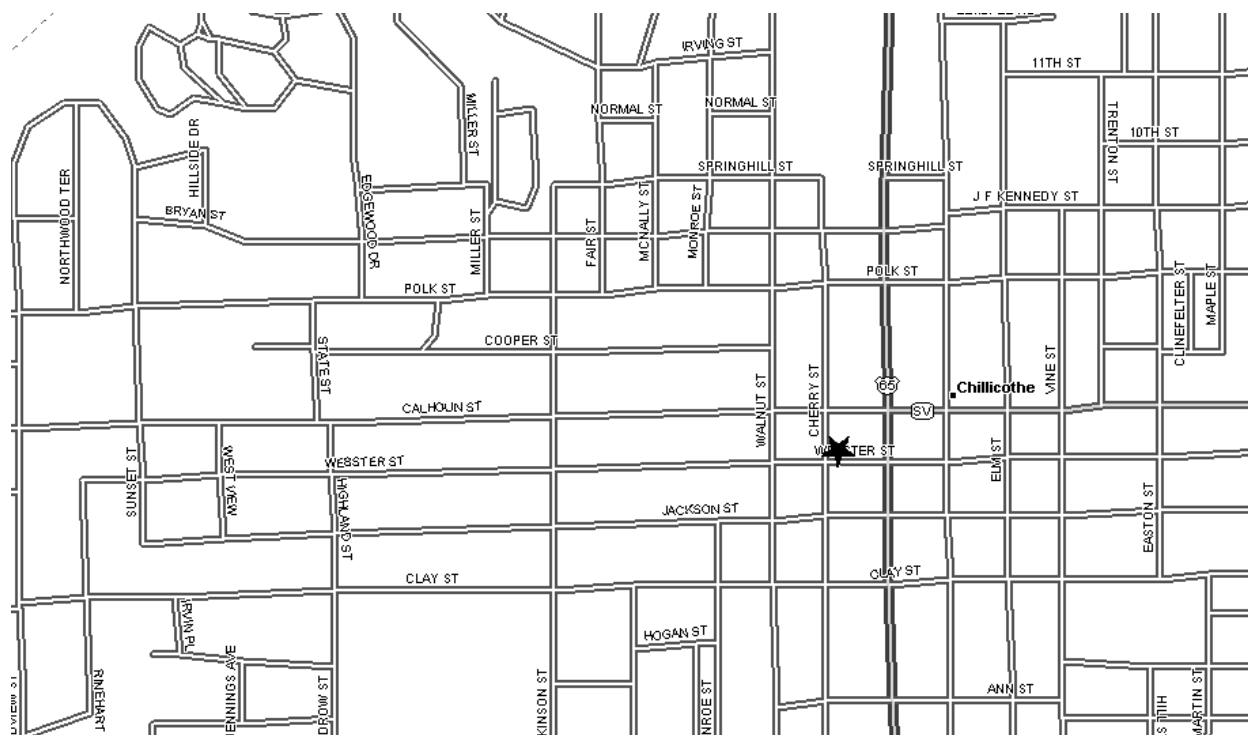

Grand Chapter of Missouri
Pathways to the Stars

Chillicothe Chapter #113 - District: 5
709 Cherry Street
Chillicothe, MO 64601

Phone Number:

Date (s): 1st & 3rd Tues
Time (s): 7:30 PM

Location Description:

Masonic Lodge (As listed with Grand Lodge of Missouri):

Chillicothe Masonic Lodge
709 Cherry St

Map and Directions to Chillicothe Chapter #113

US 65 to Webster Street. West on Webster (one block) to temple on the right.