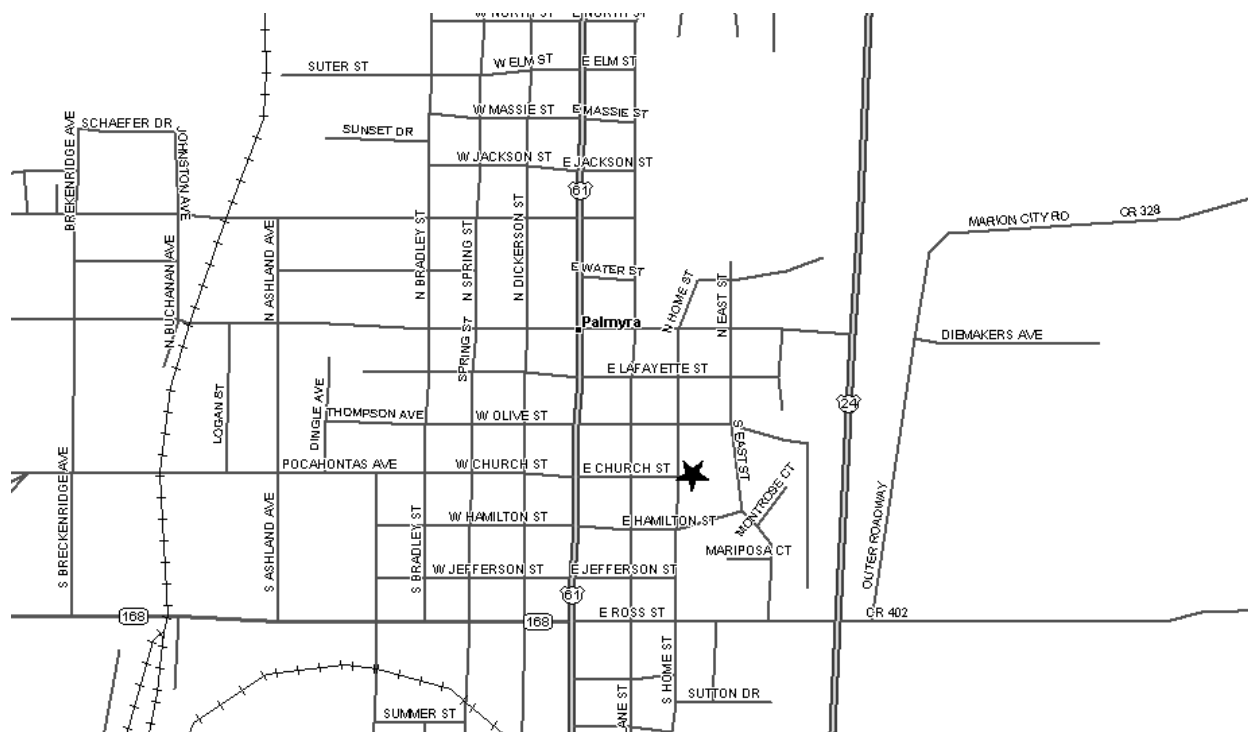

Grand Chapter of Missouri
Pathways to the Stars

Constellation Chapter #382 - District: 6
413 South Home
Palmyra, MO 63461

Phone Number: 573-769-2415

Date (s): 2nd & 4th Mon
Time (s): 7:30 PM

Location Description:

Masonic Lodge (As listed with Grand Lodge of Missouri):

Palmyra Masonic Lodge
413 S Home St

Map and Directions to Constellation Chapter #382

From Business 61 (Main Street). East on Church to end of road. Temple is across road on Home Street.