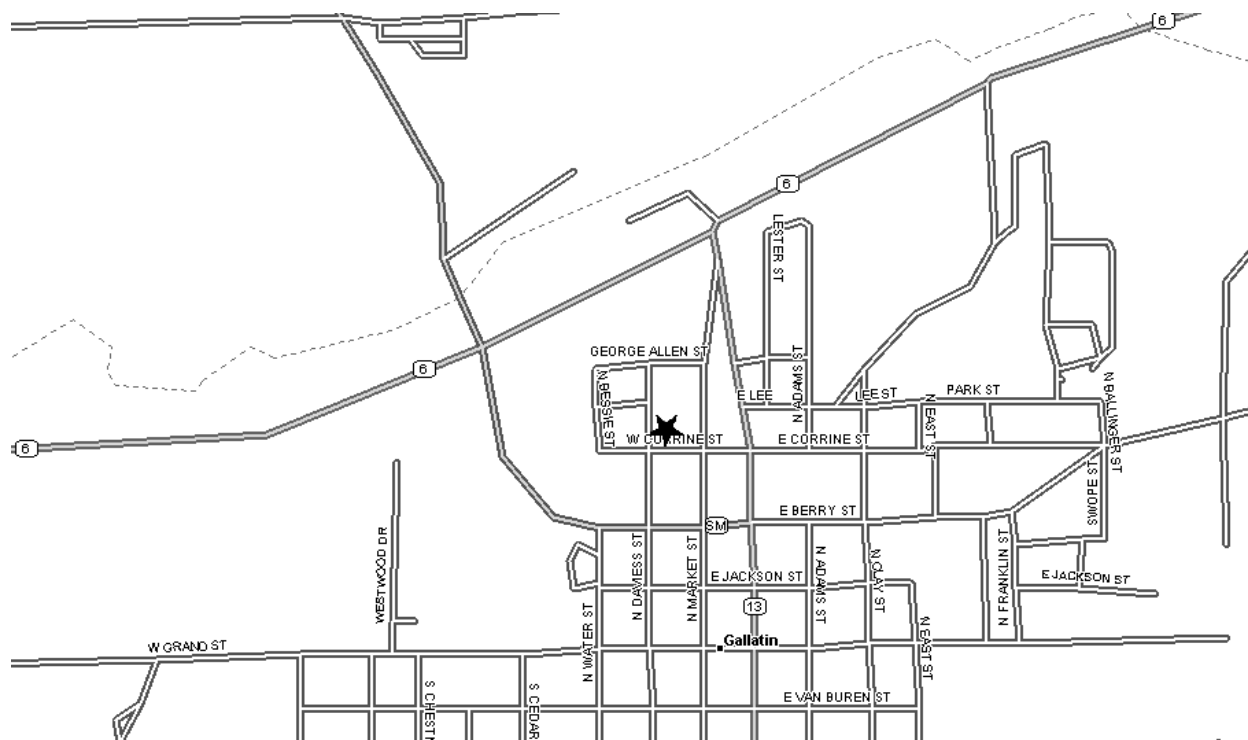

Grand Chapter of Missouri
Pathways to the Stars

Corinthian Chapter #112 - District: 10
401 North Daviess
Gallatin, MO 64640

Phone Number:

Date (s): 2nd Thurs
Time (s): 7:30 PM

Location Description:

NE corner of Daviess and W Corrine

Masonic Lodge (As listed with Grand Lodge of Missouri):

Gallatin Masonic Lodge
401 N Daviess

Map and Directions to Corinthian Chapter #112

From the junction of 6 and 13 Hwy turn south for 3 block; Turn west on Corrine 2 blocks. Hall is on the NE Corner of Daviess and W. Corrine