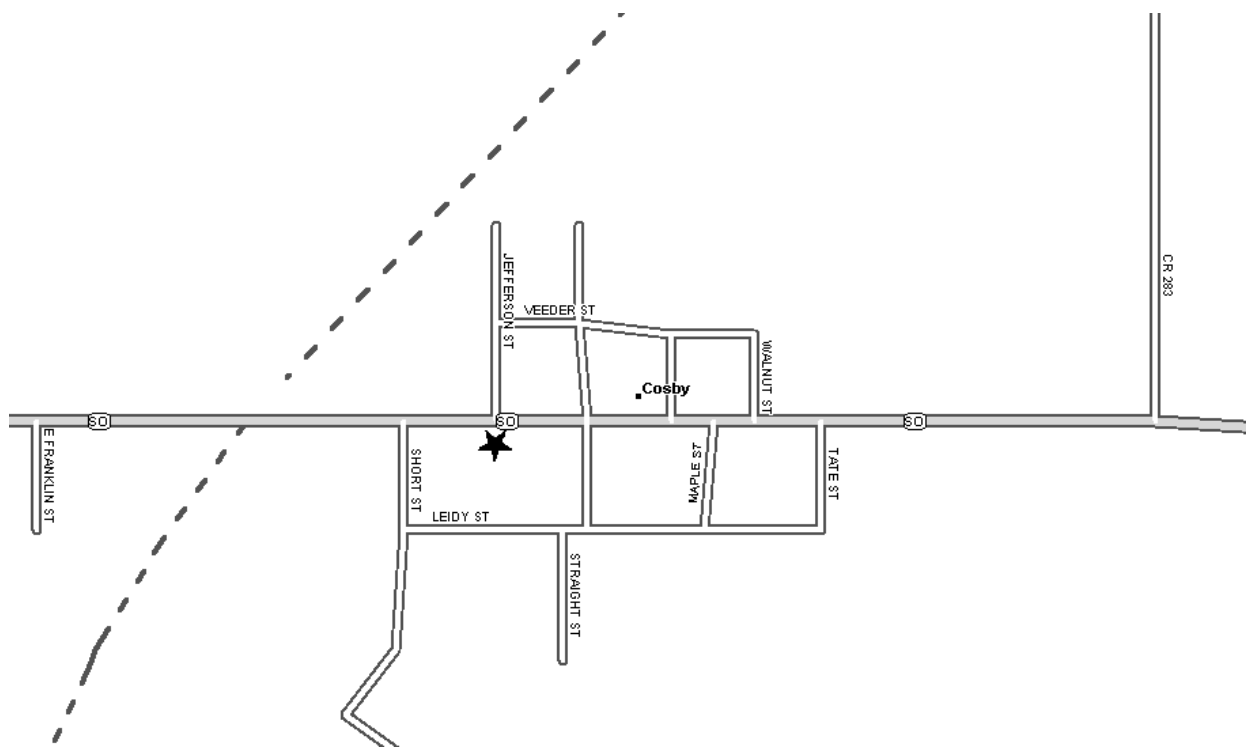

Grand Chapter of Missouri
Pathways to the Stars

Cosby Chapter #145 - District: 4
5th and Main
Cosby, MO 64436

Phone Number:

Date (s): 1st Thurs
Time (s): 7:30 PM

Location Description:

Masonic Lodge (As listed with Grand Lodge of Missouri):

Cosby Masonic Lodge
5th and Main

Map and Directions to Cosby Chapter #145

Intersection of 5th (Jefferson) and Main (MO 60)