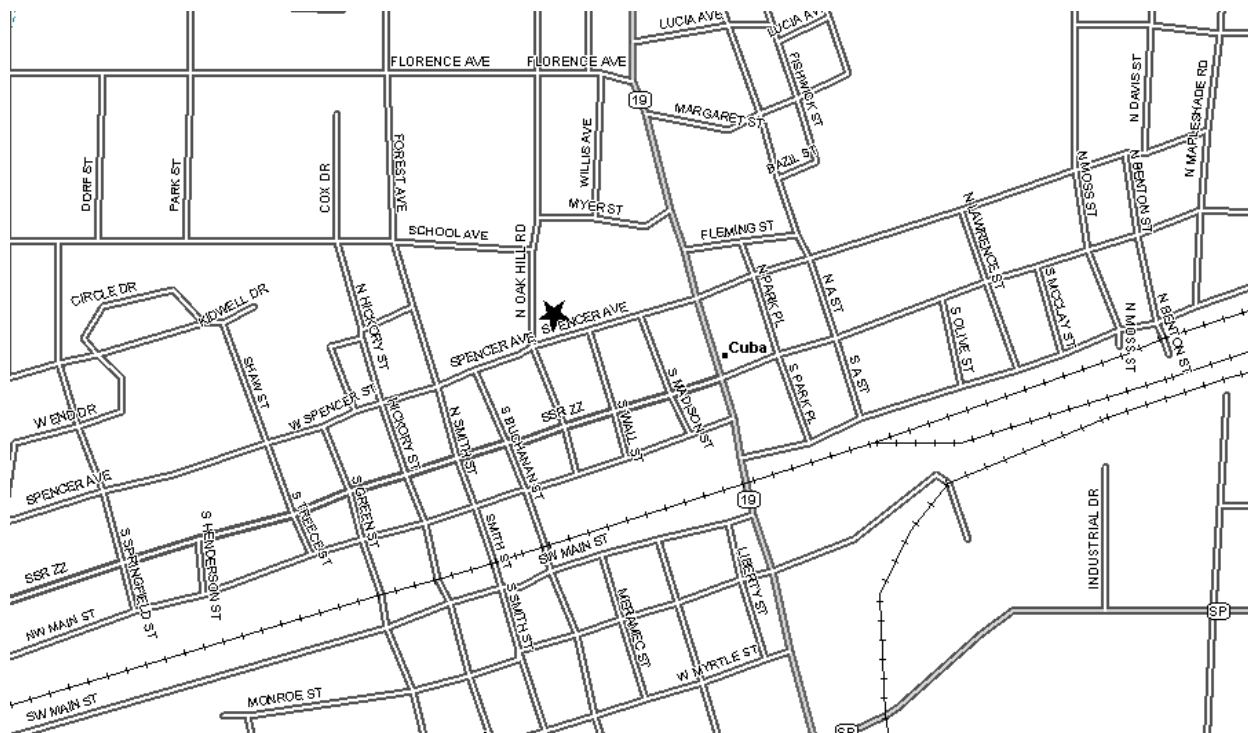

Grand Chapter of Missouri  
Pathways to the Stars

**Cuba Chapter #398** - District: 14  
201 North Smith Street  
Cuba, MO 65453

Phone Number:

Date (s): 2nd Mon & 4th Mon in Oct  
Time (s): 7:30 PM

Location Description:

Smith Street at Spencer

Masonic Lodge (As listed with Grand Lodge of Missouri):

Cuba Masonic Lodge  
501 Smith St (Incorrect)

*Map and Directions to Cuba Chapter #398*

From Hwy 19. Follow Hwy 19 to Spencer Ave. West on Spencer 5 blocks. Temple is on Right.