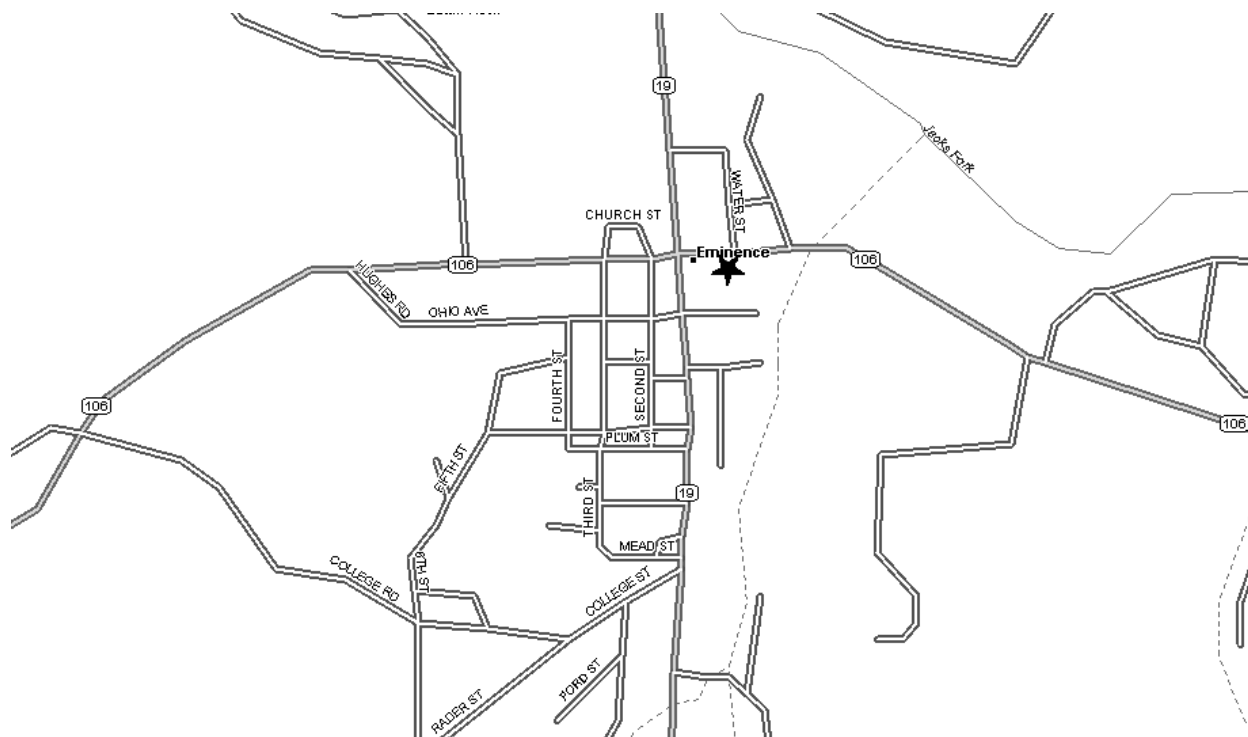

Grand Chapter of Missouri
Pathways to the Stars

Current River Chapter #239 - District: 24

Jct. 19 & 106, 1 blk E of Hwy 106
Eminence, MO 65466

Phone Number:

Date (s): 2nd & 4th Mon

Time (s): 7:30 PM

Location Description:

Masonic Lodge (As listed with Grand Lodge of Missouri):

Eminence Masonic Lodge
Jct. 19 & 106, 1 blk E of Hwy 106

Map and Directions to Current River Chapter #239

1 block east of Hwy 106 and Hwy 19 intersection on south side of road.