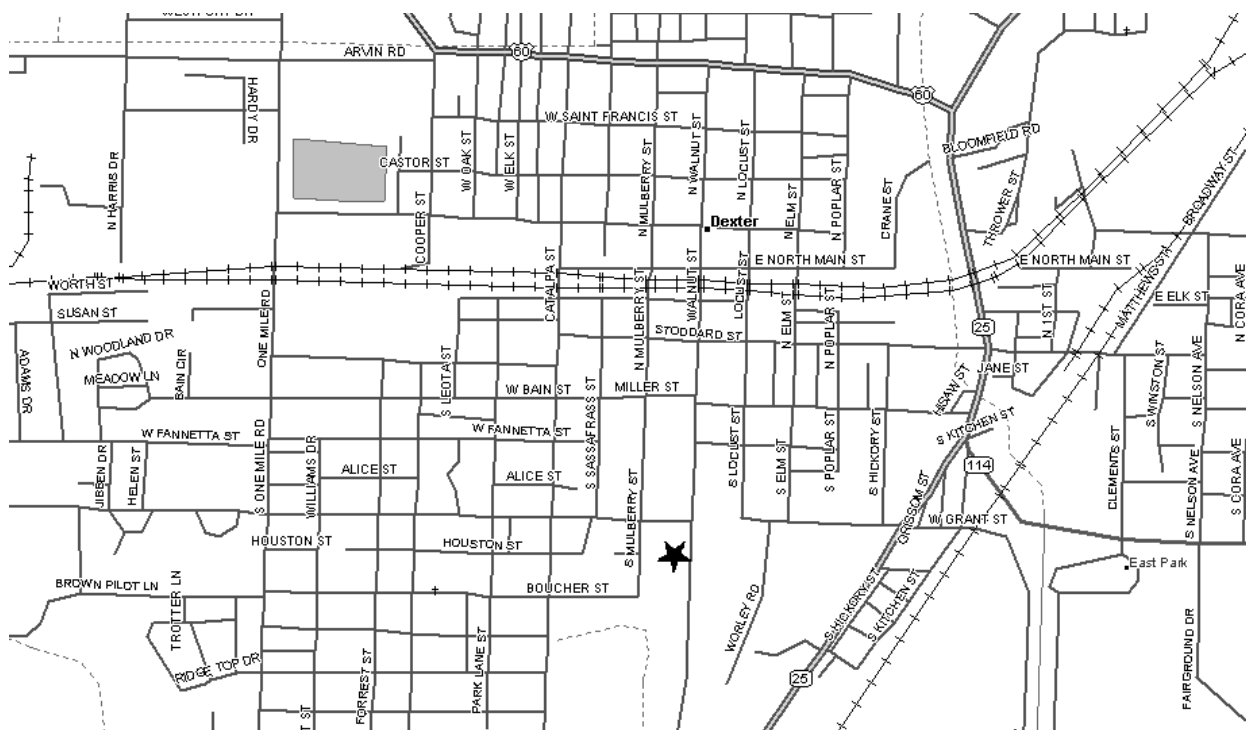

Grand Chapter of Missouri  
Pathways to the Stars

**Dexter Chapter #311 - District: 29**  
500 South Walnut Street  
Dexter, MO 63841

Phone Number: 573-624-3924

Date (s): 2nd & 4th Tues  
Time (s): 7:30 PM

Location Description:

Masonic Lodge (As listed with Grand Lodge of Missouri):

Dexter Masonic Lodge  
500 S Walnut St

*Map and Directions to Dexter Chapter #311*

From intersection of US 60 (McCollum St) and MO 25, West on US60 to Walnut Street. South on Walnut Street approximately ¾ mile, past Grant Street. Temple is located on West side of Road.