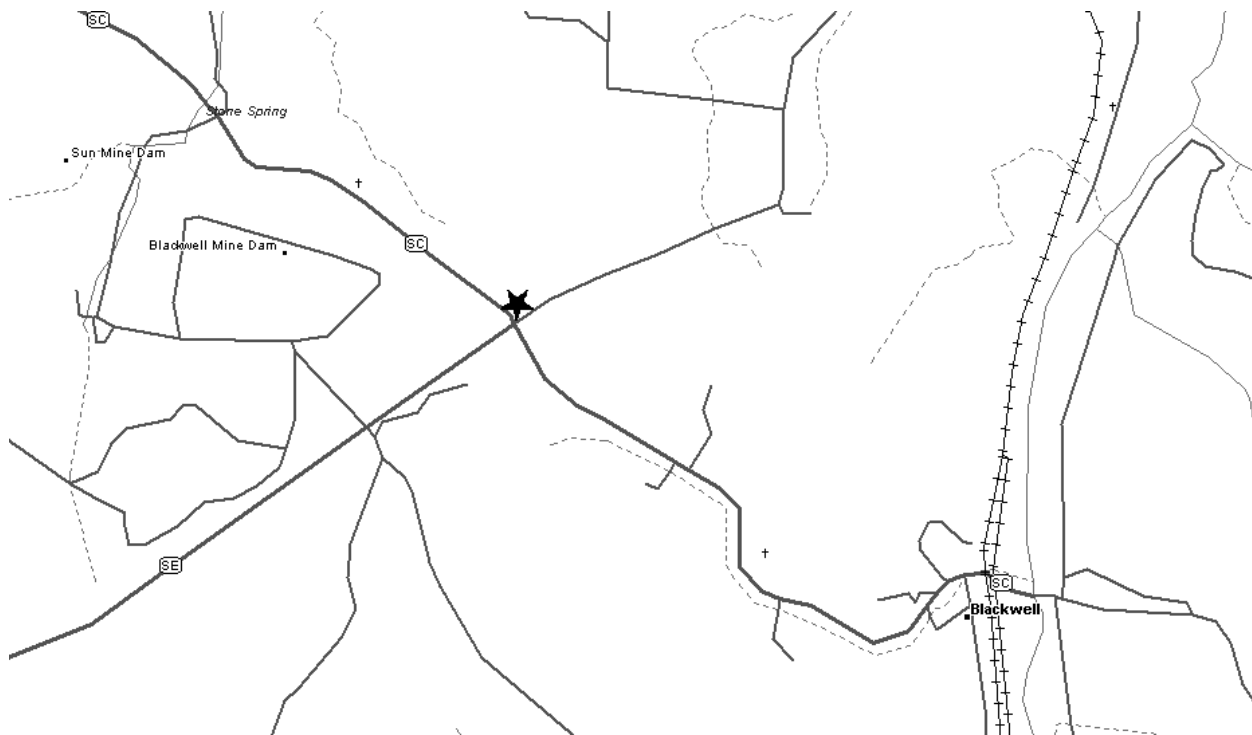

Grand Chapter of Missouri
Pathways to the Stars

Dillon Chapter #16 - District: 19
Highway CC and E
Blackwell, MO 63626

Phone Number:

Date (s): 3rd Sat
Time (s): 7:30 PM

Location Description:

Highway CC and E

Masonic Lodge (As listed with Grand Lodge of Missouri):

Blackwell Masonic Lodge
Hwy CC and E, De Soto 63020

Map and Directions to Dillon Chapter #16

Intersection of State Route CC and State Route E. (location approximate).