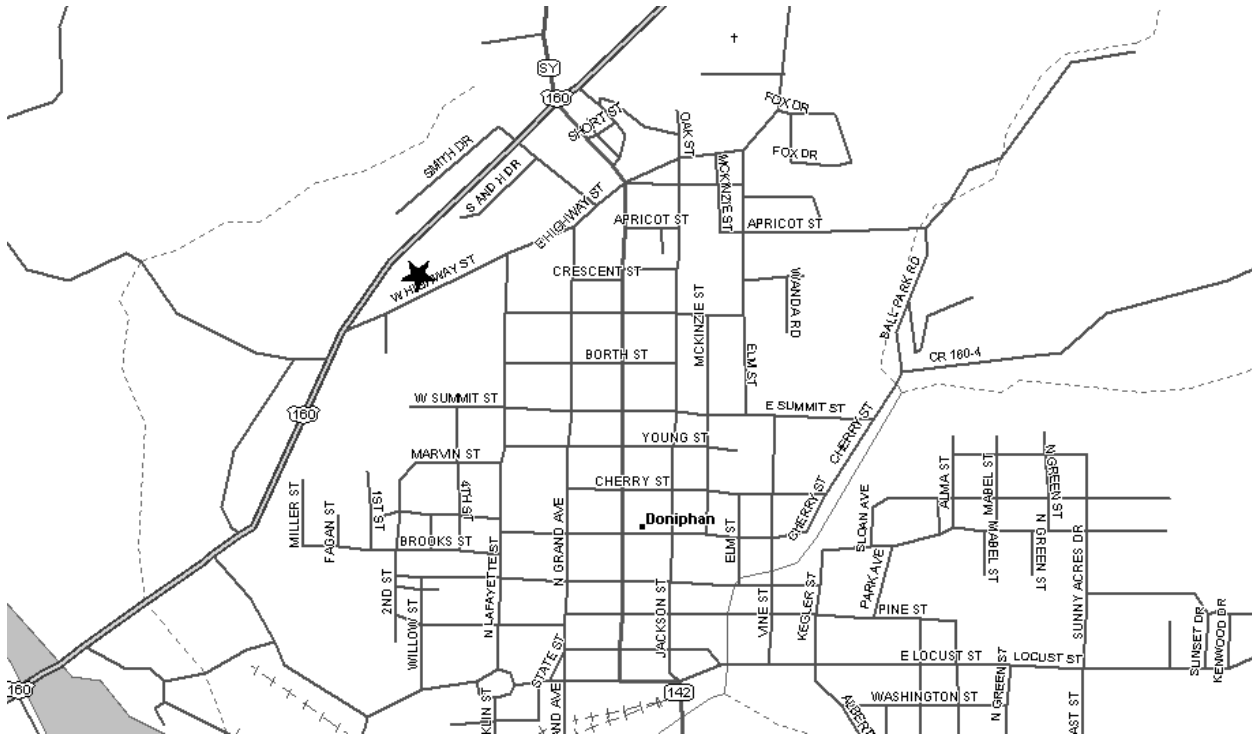

Grand Chapter of Missouri
Pathways to the Stars

Doniphan Chapter #288 - District: 25

Old Highway Street
Doniphan, MO 63935

Phone Number:

Date (s): 1st & 3rd Mon

Time (s): 7:00 PM

Location Description:

(DDGM will call with landmarks)

Masonic Lodge (As listed with Grand Lodge of Missouri):

Composite Masonic Lodge
Old Hwy St

Map and Directions to Doniphan Chapter #288

East from intersection of US 160 and Highway St.