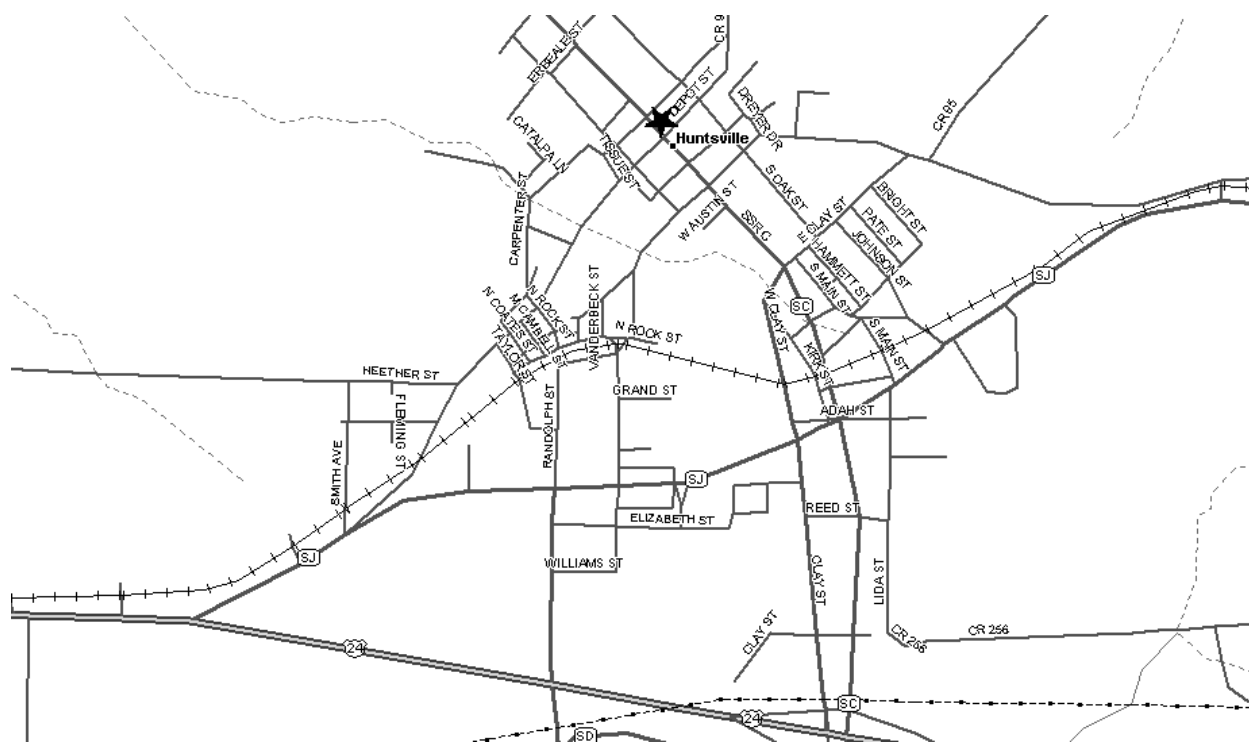

Grand Chapter of Missouri
Pathways to the Stars

Dorothy Chapter #131 - District: 6
108-110 North Main Street
Huntsville, MO 65259

Phone Number: 660-277-4703

Date (s): 2nd Mon
Time (s): 7:30 PM

Location Description:

Masonic Lodge (As listed with Grand Lodge of Missouri):

Huntsville Masonic Lodge
110 N Main St

Map and Directions to Dorothy Chapter #131

From US 24 and State Route C, north on State Route C (turns into Main) to intersection of Main and Depot. Located on right.