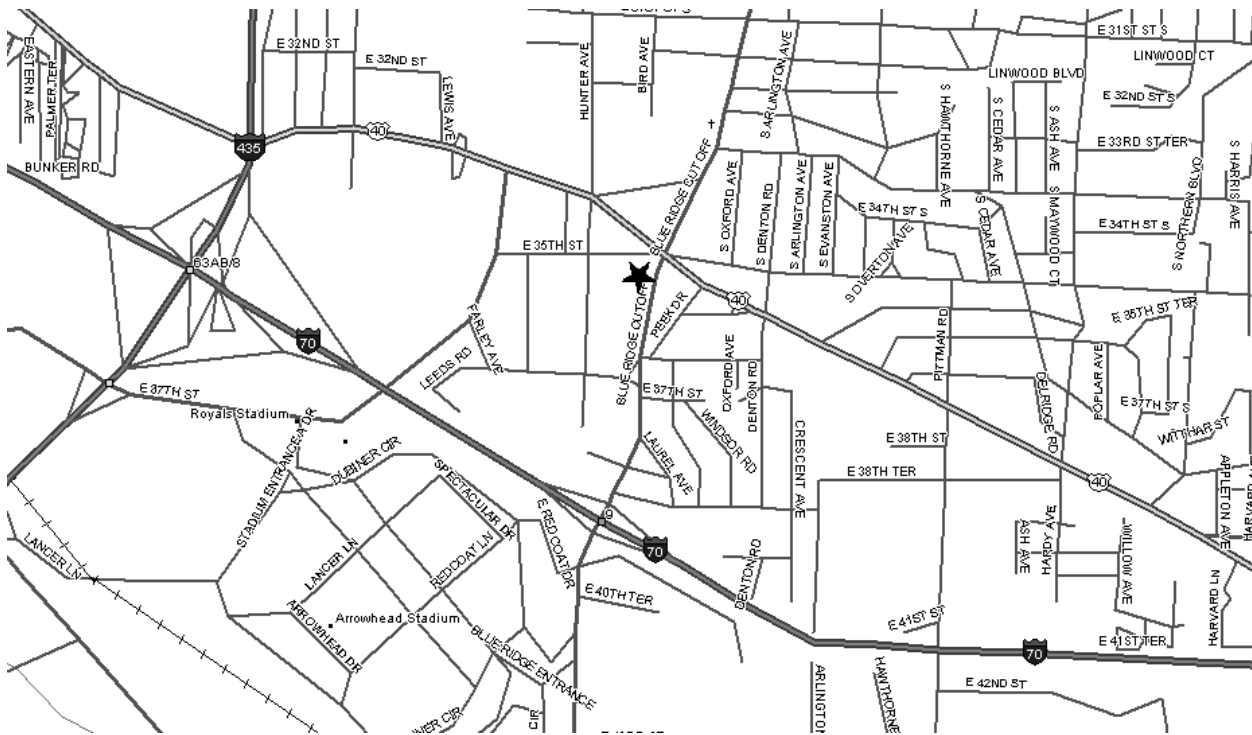

Grand Chapter of Missouri
Pathways to the Stars

East Gate Chapter #367 - District: 11

3516 Blue Ridge Cutoff
Kansas City, MO 64133

Phone Number: 816-921-6324

Date (s): 2nd Mon
Time (s): 7:30 PM

Location Description:

Masonic Lodge (As listed with Grand Lodge of Missouri):

East Gate Masonic Lodge
3516 Blue Ridge Cutoff

Map and Directions to East Gate Chapter #367

I-70 to Exit 9. North on Blue Ridge Cutoff approximately 1/2 mile. Temple is located on left.