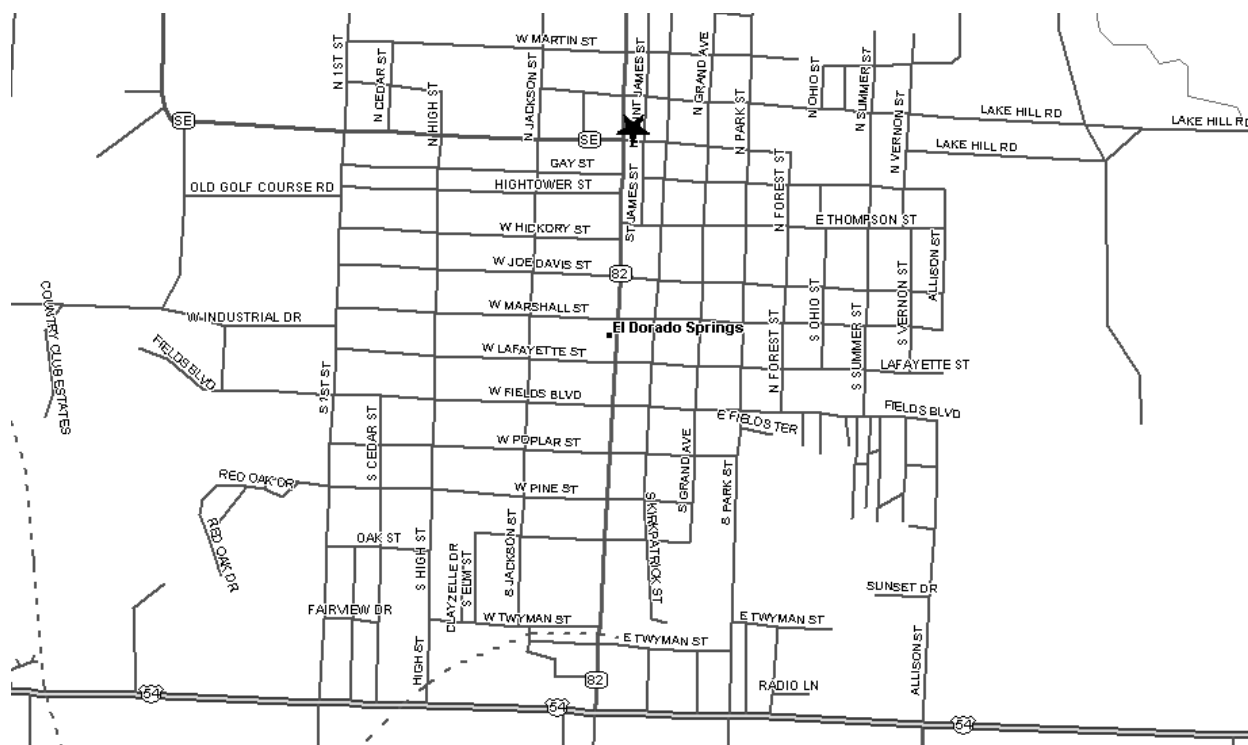

Grand Chapter of Missouri
Pathways to the Stars

El Dorado Springs Chapter #148 - District: 17
117 North Main Street
El Dorado Springs, MO 64744

Phone Number:

Date (s): 1st & 3rd Thurs
Time (s): 7:30 PM

Location Description:

Masonic Lodge (As listed with Grand Lodge of Missouri):

Clintonville Masonic Lodge
117 N Main St

Map and Directions to El Dorado Springs Chapter #148

From US 54. North on State Route 82 (Main Street) to State Route EE (Spring Street). Temple is located on NE corner of Main and Spring.