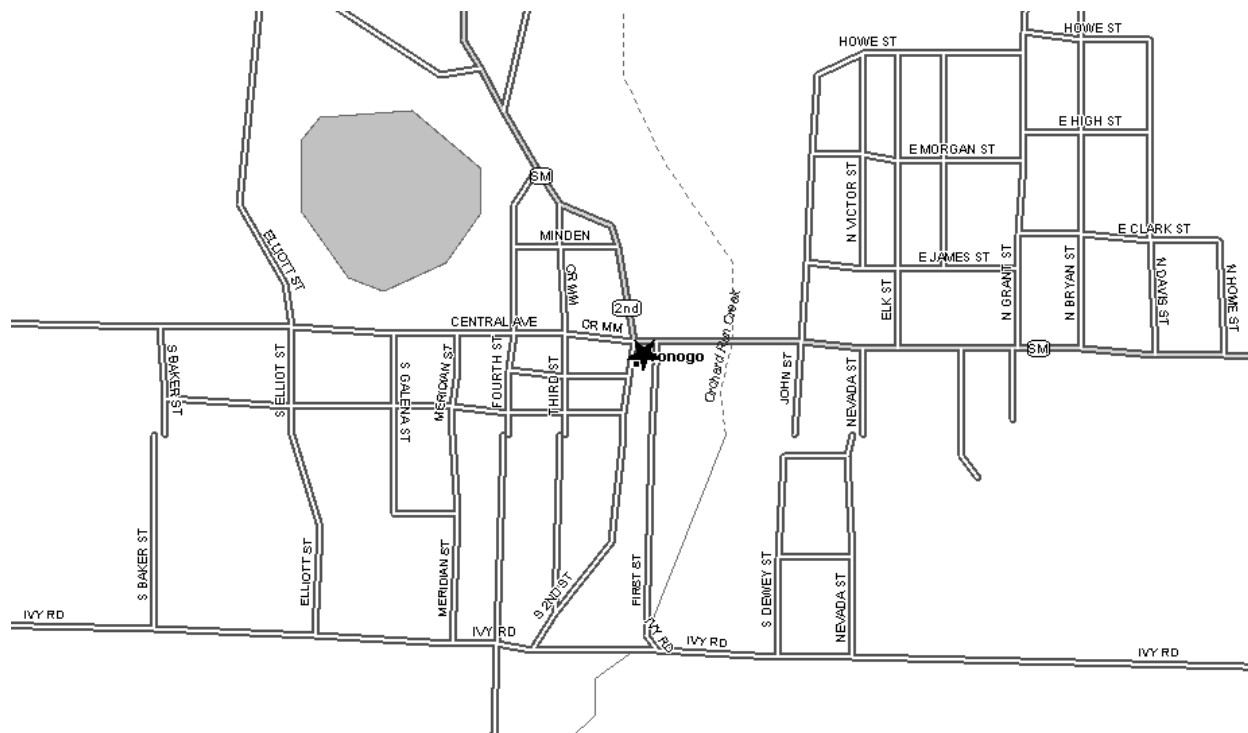

Grand Chapter of Missouri
Pathways to the Stars

Electa Chapter #111 - District: 21
2nd & Central Streets
Oronogo, MO 64855

Phone Number:

Date (s): 2nd & 4th Wed
Time (s): 7:30 PM

Location Description:

Above Post Office

Masonic Lodge (As listed with Grand Lodge of Missouri):

Mineral Masonic Lodge
PO Box 168

Map and Directions to Electa Chapter #111

Intersection of State Route M (Central Ave) and 2nd Street. Located at SE corner of intersection, above Post Office.