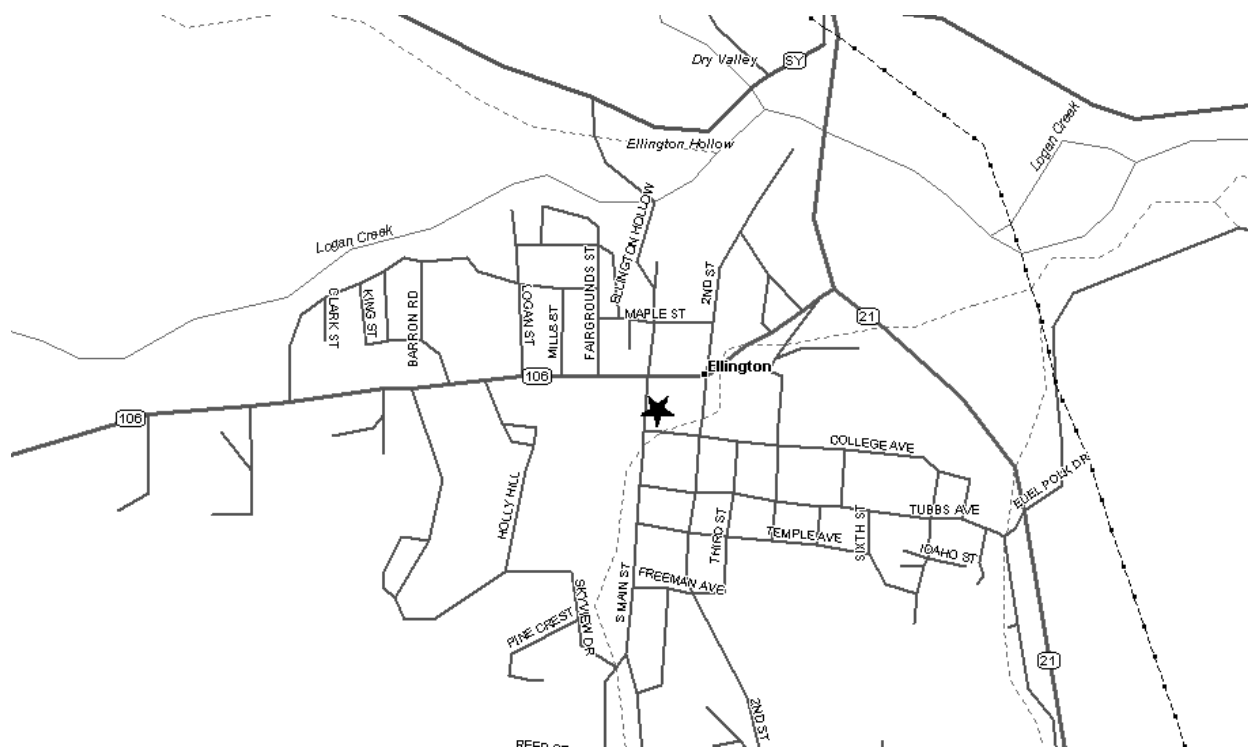

Grand Chapter of Missouri
Pathways to the Stars

Ellington Chapter #312 - District: 24
118 South Main Street
Ellington, MO 63638

Phone Number:

Date (s): 1st Thurs
Time (s): 7:30 PM

Location Description:

Masonic Lodge (As listed with Grand Lodge of Missouri):

Barnsville Masonic Lodge
118 S Main St

Map and Directions to Ellington Chapter #312

Located one block south of State Route 106 on Main Street. Located on east side of street, between bank and city hall.