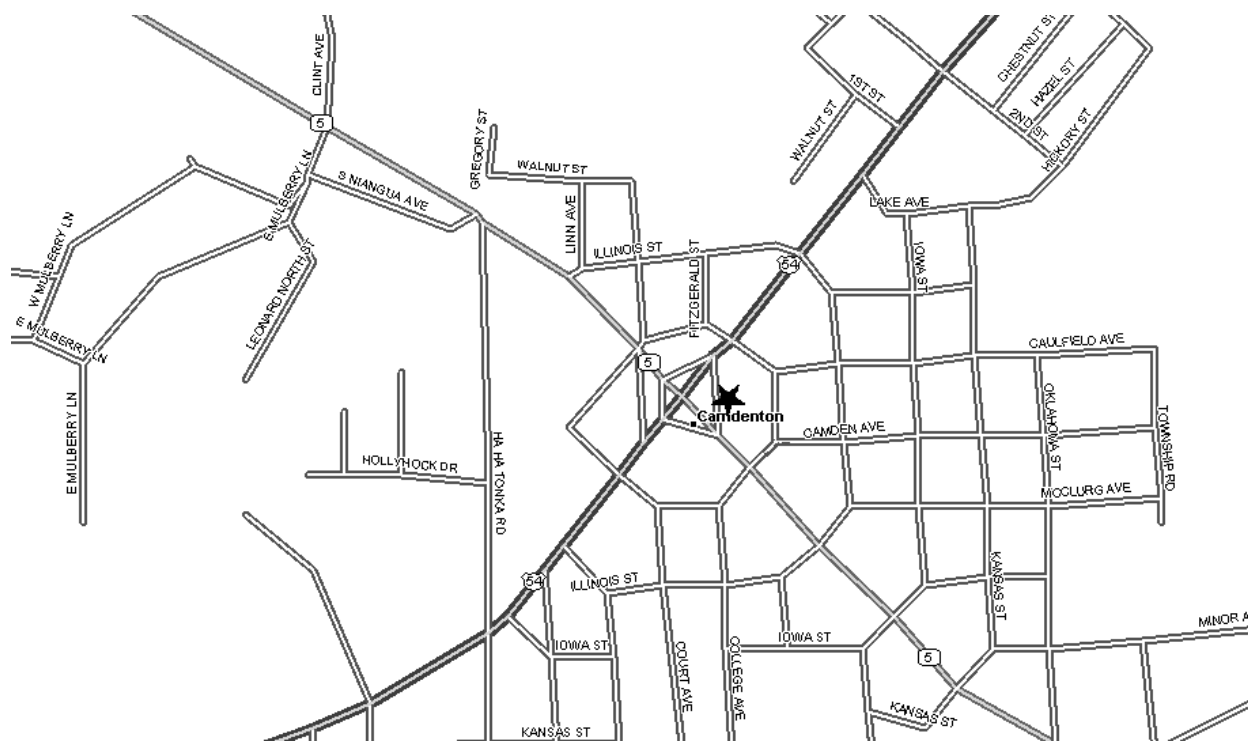

Grand Chapter of Missouri
Pathways to the Stars

Erie Star Chapter #332 - District: 13
22 Camden Court
Camdenton, MO 65020

Phone Number:

Date (s): 2nd Mon May-Nov, 2nd Sat Dec-Apr
Time (s): 7:30 PM May/Nov - 1:00pm Dec/Apr

Location Description:

Masonic Lodge (As listed with Grand Lodge of Missouri):

Linn Creek Masonic Lodge
22 Camden Ct

Map and Directions to Erie Star Chapter #332

Located on the square in Camdenton next to Senor Peppers.