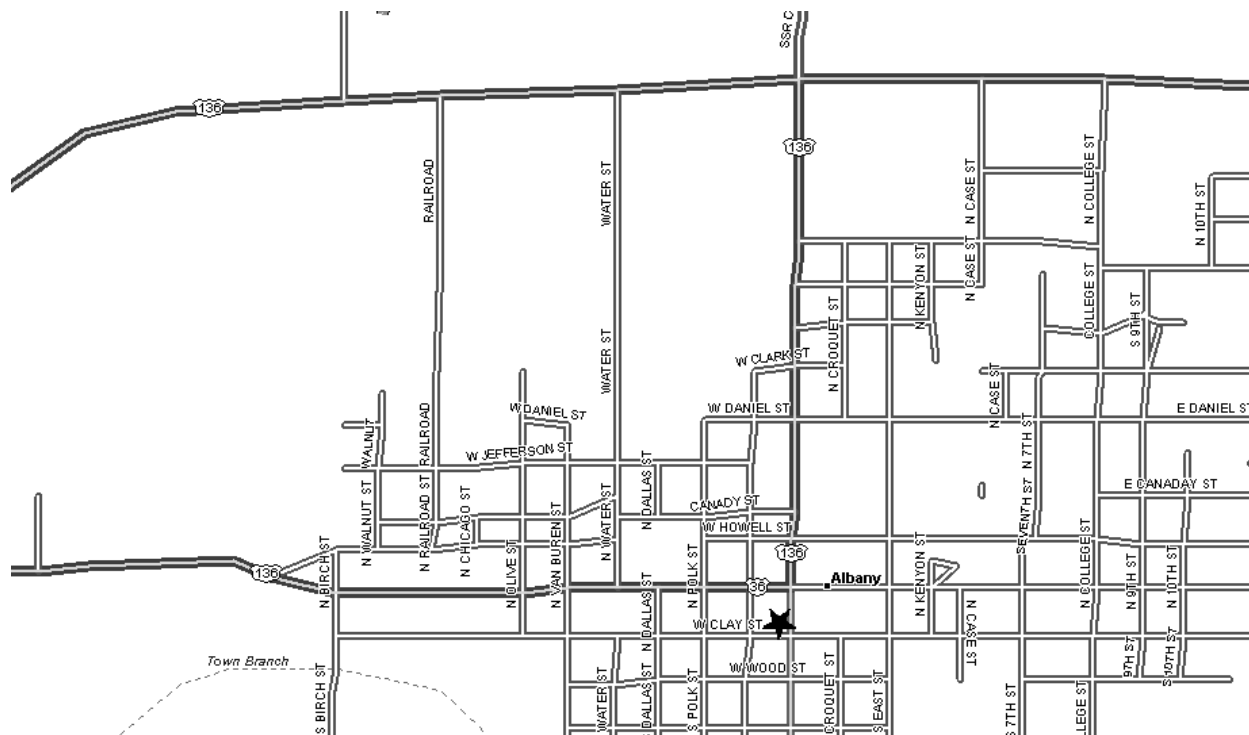

Grand Chapter of Missouri  
Pathways to the Stars

**Esther Chapter #13 - District: 2**  
107 West Clay Street  
Albany, MO 64402

Phone Number:

Date (s): 1st & 3rd Mon

Time (s): 7:30 Oct-Mar/8:00 Apr-Sep

Location Description:

1/2 block west of Hwy 85

Masonic Lodge (As listed with Grand Lodge of Missouri):

Masonic Lodge

104 W Clay

*Map and Directions to Esther Chapter #13*

From Intersection of Jackson Street and Hundley (where Business 136 turns north and west). South one block to Clay. Right (west) 1/2 block to Temple on right (north).