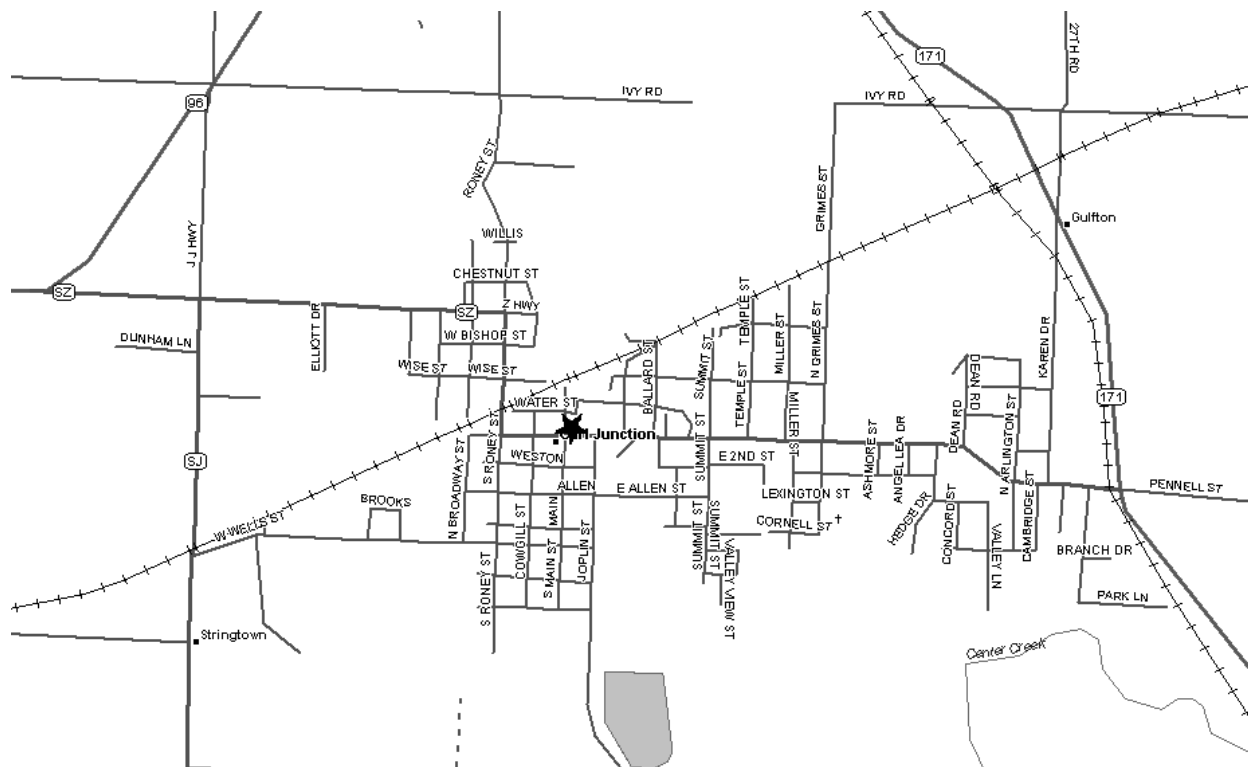

Grand Chapter of Missouri
Pathways to the Stars

Faith Chapter #334 - District: 21
113 North Main Street
Carl Junction, MO 64834

Phone Number:

Date (s): 1st & 3rd Mon
Time (s): 7:30 PM

Location Description:

Pennell & Main, N of Mortuary

Masonic Lodge (As listed with Grand Lodge of Missouri):

Carl Junction Masonic Lodge
115 N Main

Map and Directions to Faith Chapter #334

NE corner of Pennell (State Route Z) and Main.