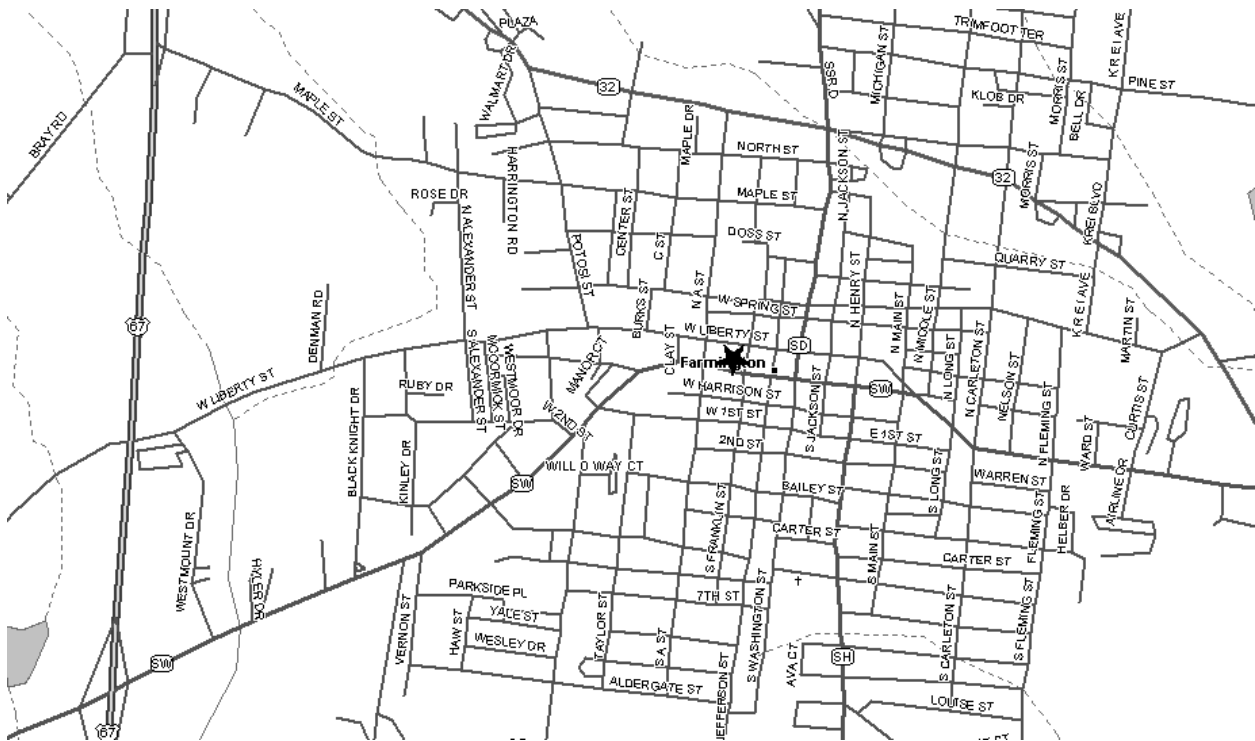

Grand Chapter of Missouri  
Pathways to the Stars

**Farmington Chapter #430 - District: 20**  
211 West Columbia Street  
Farmington, MO 63640

Phone Number: 573-756-8886

Date (s): 1st & 3rd Tues  
Time (s): 7:30 PM

Location Description:

Masonic Lodge (As listed with Grand Lodge of Missouri):

Farmington Masonic Lodge  
211 W Columbia, Hwy W

*Map and Directions to Farmington Chapter #430*

From US 67, exit at State Route W (Columbia Street). East on Columbia approximately 1.4 miles. Temple is located in the Farmington Masonic Complex between A Street and Franklin Street, on the north side.