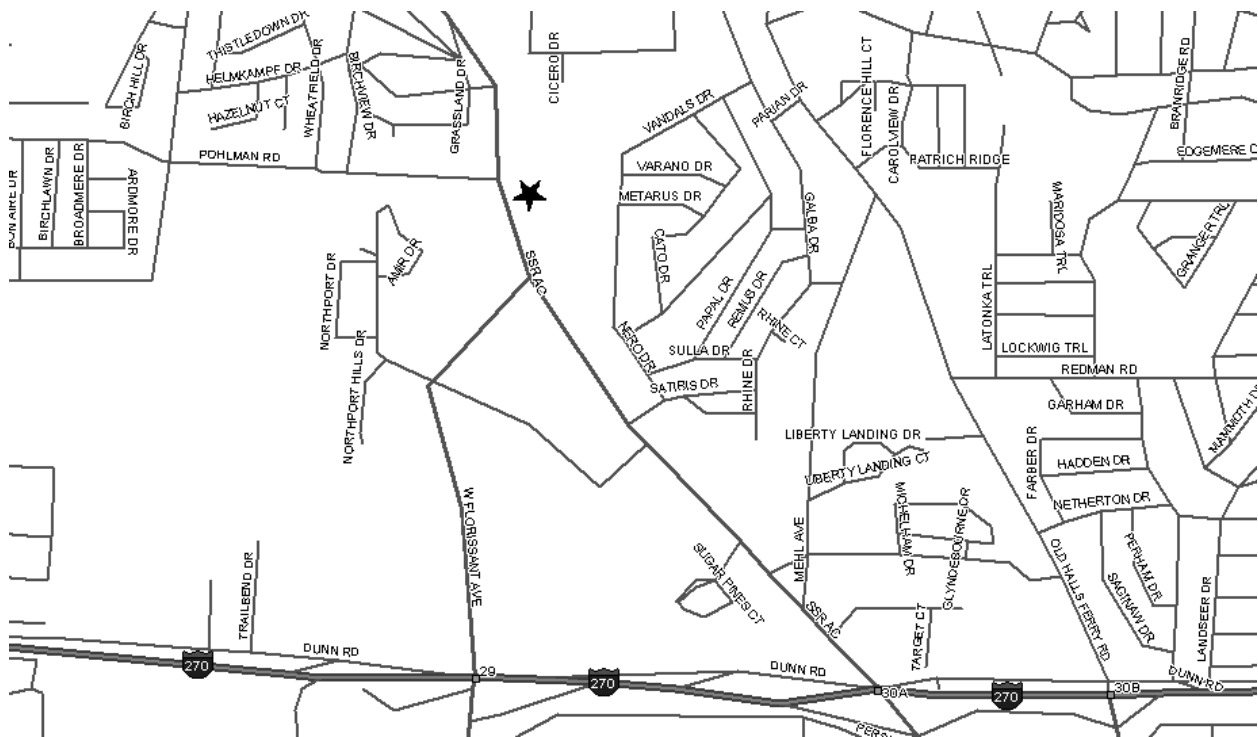

Grand Chapter of Missouri
Pathways to the Stars

Florissant Chapter #161 - District: 16
12030 New Halls Ferry Road
Florissant, MO 63033

Phone Number: 314-831-0301

Date (s): 2nd & 4th Mon

Time (s): 7:30 PM

Location Description:

Masonic Lodge (As listed with Grand Lodge of Missouri):

Mizpah Masonic Lodge
12030 New Halls Ferry Rd

Map and Directions to Florissant Chapter #161

Located 1 mile north of I-270 exit 30A on New Halls Ferry Road. Located on right side of road.