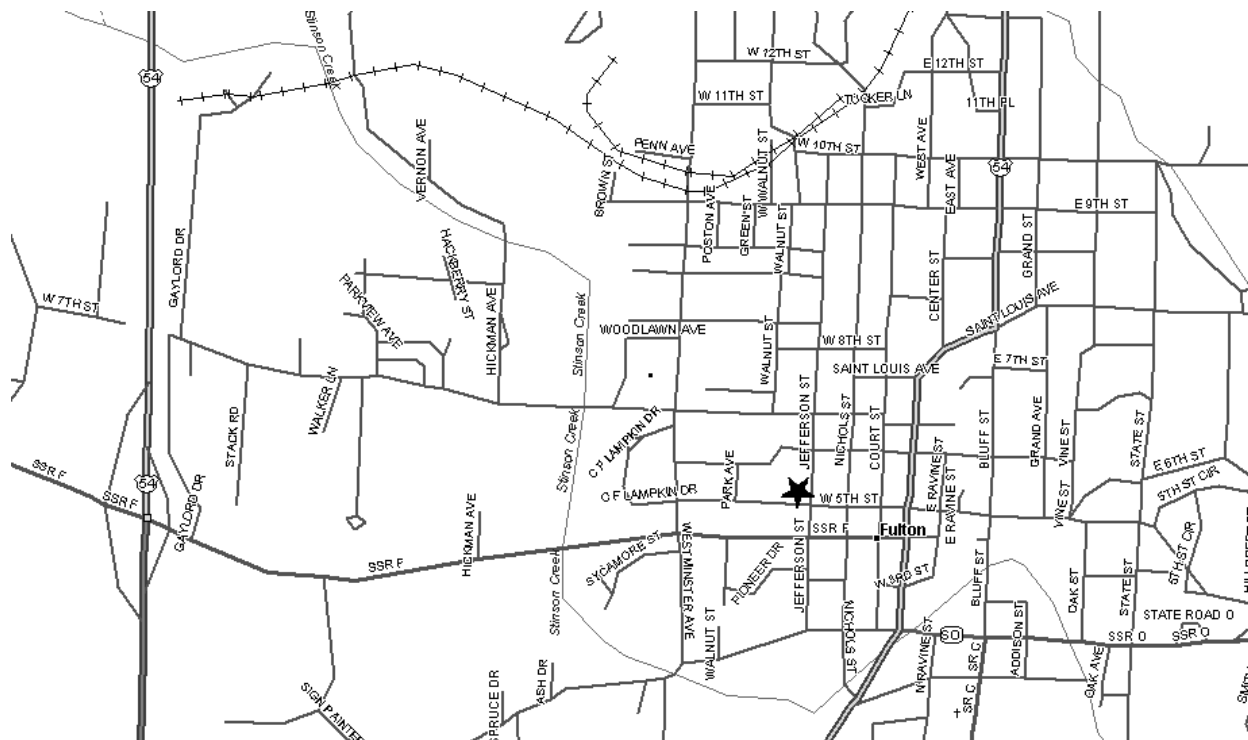

Grand Chapter of Missouri
Pathways to the Stars

Fulton Chapter #35 - District: 9
201 W 5th Street
Fulton, MO 65251

Phone Number: 573-642-9904

Date (s): 2nd & 4th Thurs
Time (s): 7:30 PM

Location Description:
5th and Jefferson Street

Masonic Lodge (As listed with Grand Lodge of Missouri):
Fulton Masonic Lodge
5th and Jefferson St

Map and Directions to Fulton Chapter #35

From US 54, exit at State Route F. East on State Route F a little more than one mile to Jefferson Street. North (left) on Jefferson Street one block to 5th Street. Temple is located on NW corner of Intersection.