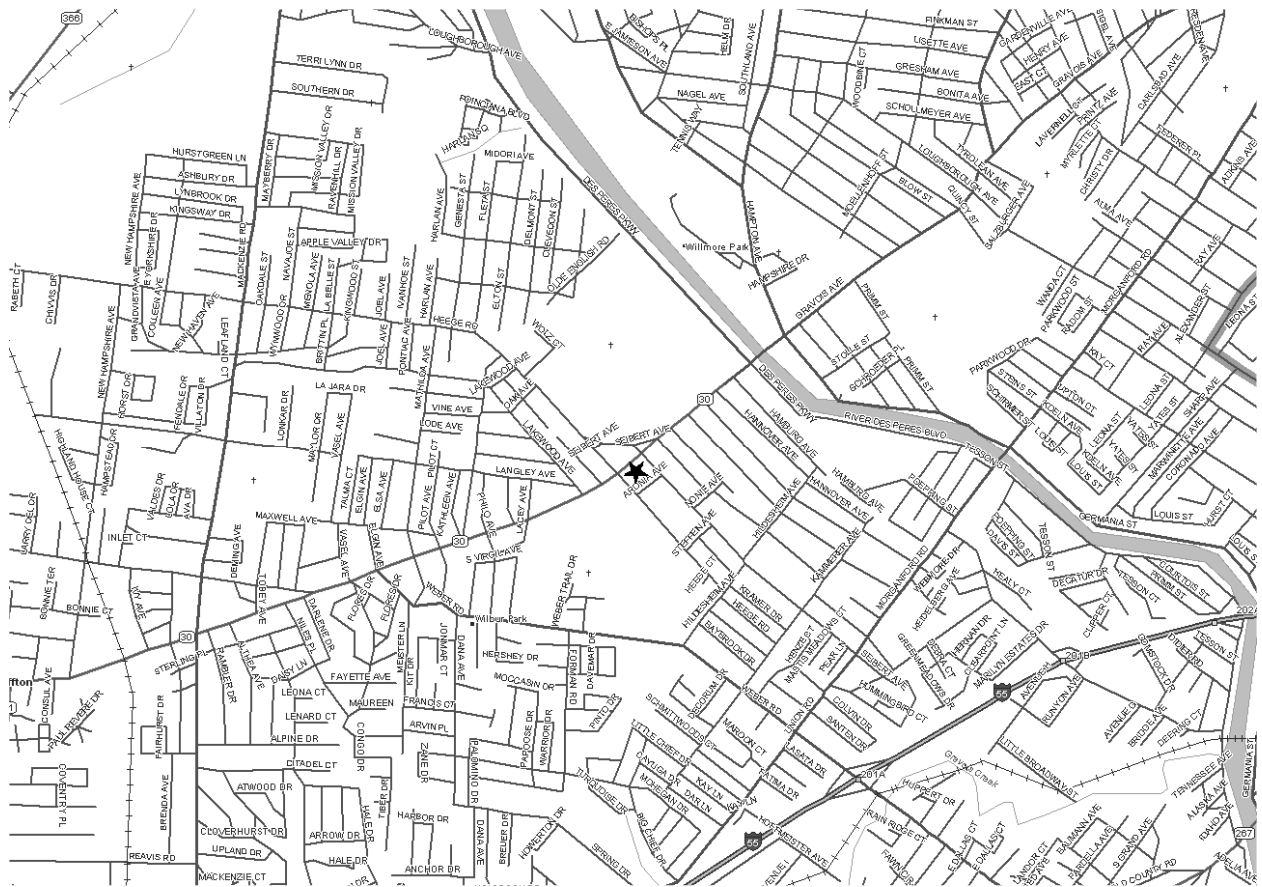

Grand Chapter of Missouri
Pathways to the Stars

Gardenville Chapter #513 - District: 16
8230 Gravois Avenue
St Louis, MO 63123

Phone Number:

Date (s): 1st & 3rd Thurs
Time (s): 7:30 PM

Location Description:

Barbee and Friendship Chapters also meet here

Masonic Lodge (As listed with Grand Lodge of Missouri):

Gardenville/Pomegranate-Pyramid Masonic Lodge

Map and Directions to Gardenville Chapter #513

From I-270 Exit 3, follow Gravois Road east to Heege Road. Temple is located on right.