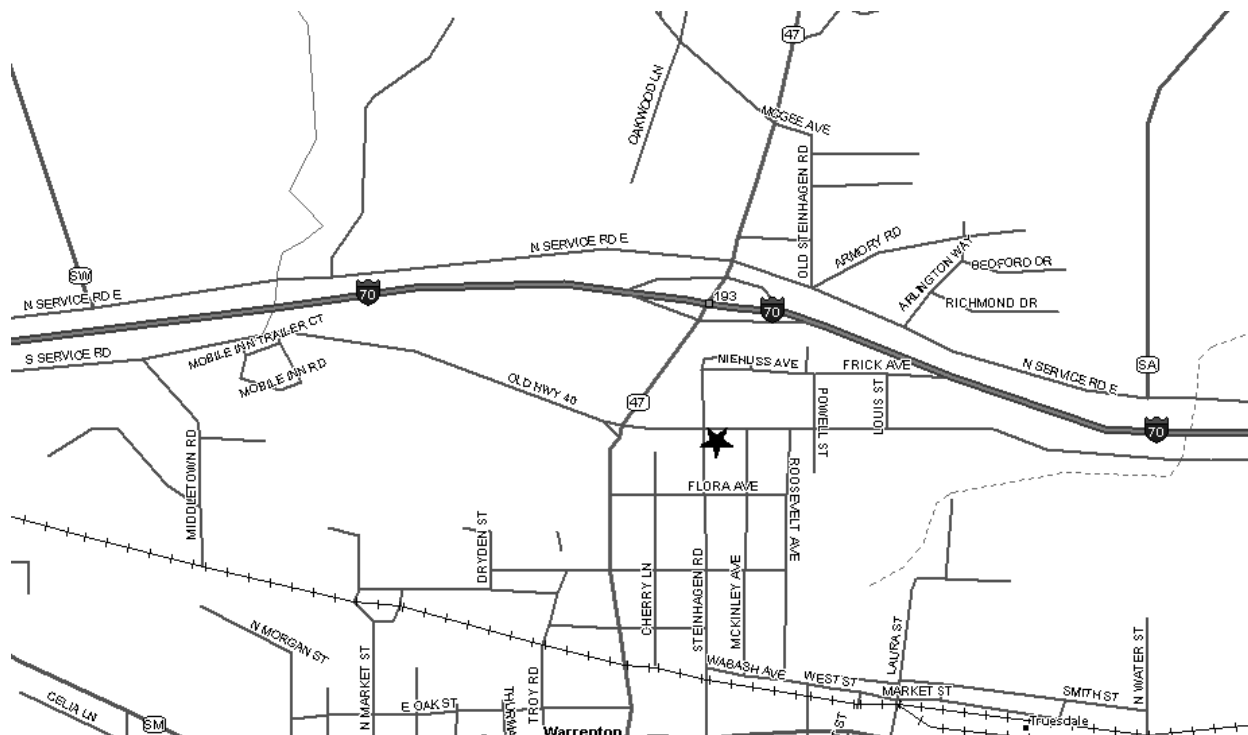

Grand Chapter of Missouri
Pathways to the Stars

Grace Chapter #323 - District: 10
704 East Old Highway 40
Warrenton, MO 63383

Phone Number:

Date (s): 1st & 3rd Mon
Time (s): 7:30 PM

Location Description:

Old Highway 40 & Steinhagen Road

Masonic Lodge (As listed with Grand Lodge of Missouri):

Masonic Lodge
704 E Old Hwy 40

Map and Directions to Grace Chapter #323

I-70 exit 193 south on State Route 47 to Old Hwy 47. Left on Old Hwy 40 to Steinhagen Road. Temple is located at SE corner of intersection.