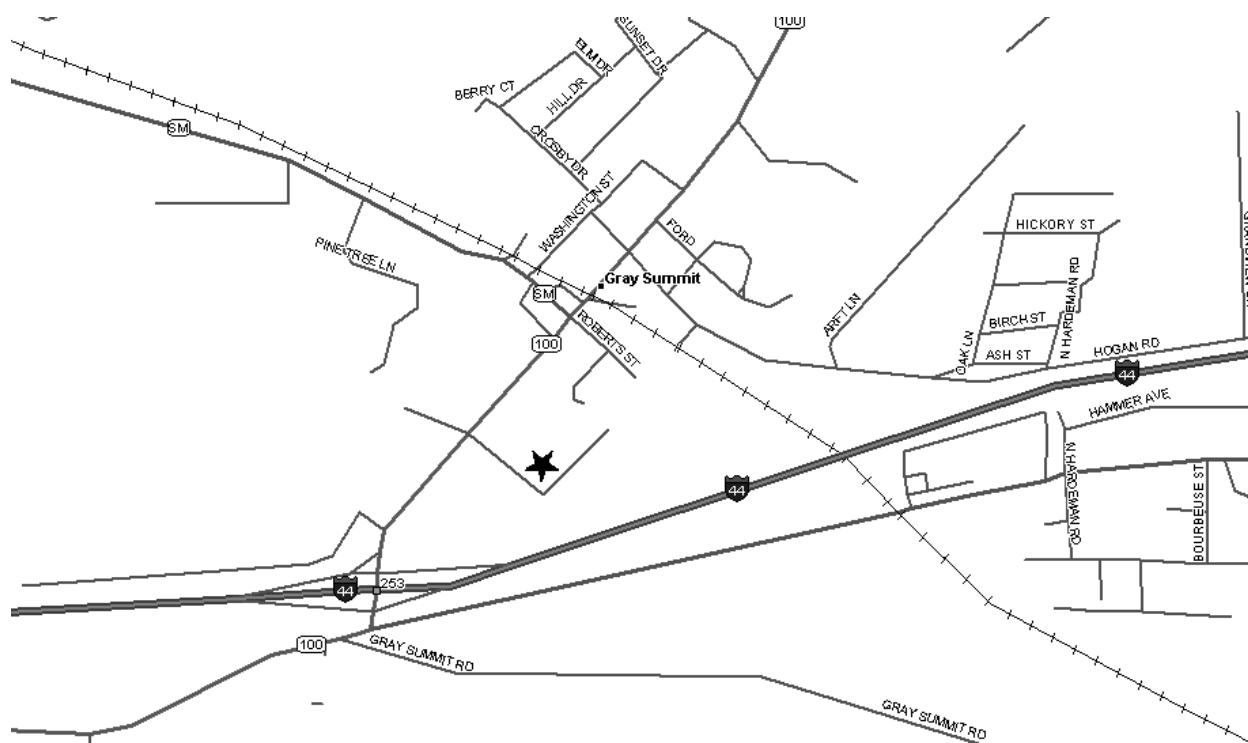

Grand Chapter of Missouri
Pathways to the Stars

Gray Summit Chapter #274 - District: 15
Corner of Pettus & Jefferson
Gray Summit, MO 63039

Phone Number:

Date (s): 1st & 3rd Tues
Time (s): 7:30 PM

Location Description:

Masonic Lodge (As listed with Grand Lodge of Missouri):

Gray Summit Masonic Lodge
105 Hill Dr (Lodge Sec address?)

Map and Directions to Gray Summit Chapter #274

From I-44, exit 253 north on State Route 100 to Pettus. Right on Pettus to Temple.