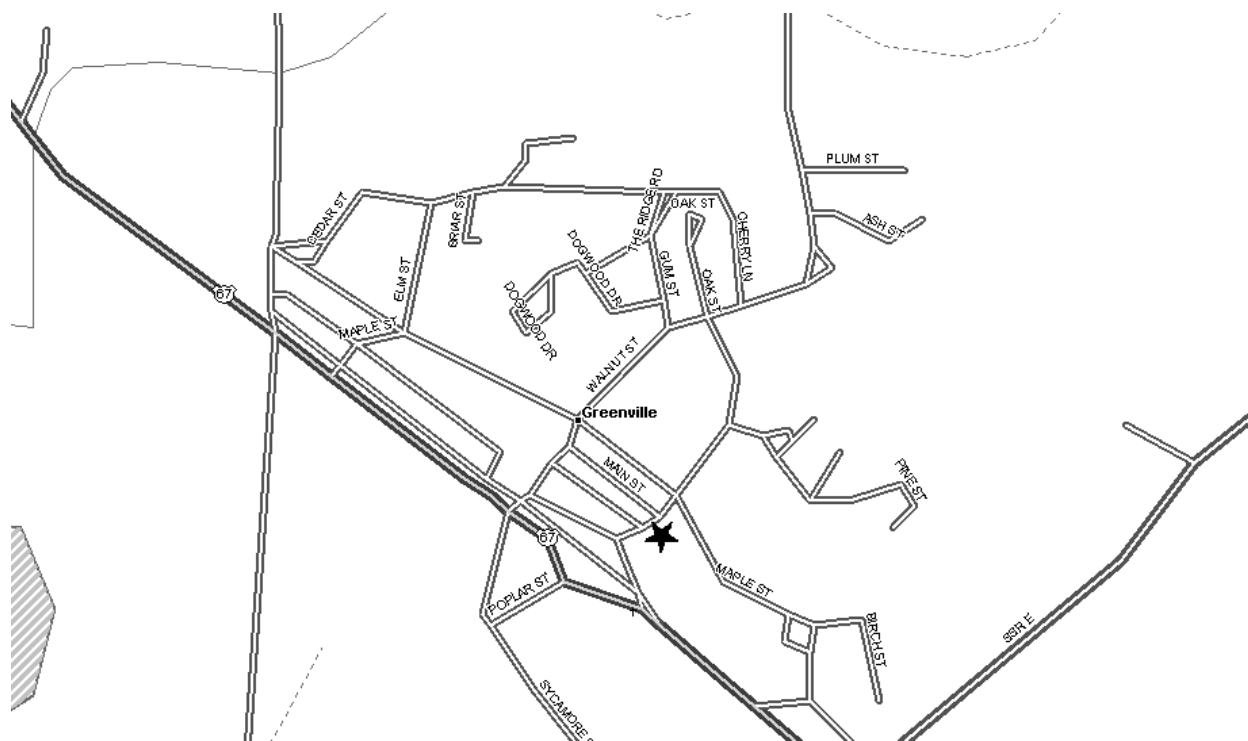

Grand Chapter of Missouri
Pathways to the Stars

Greenville Chapter #337 - District: 25
103 Oak Street
Greenville, MO 63944

Phone Number:

Date (s): 2nd & 4th Mon
Time (s): 8:00 DST; 7:30 otherwise

Location Description:

Masonic Lodge (As listed with Grand Lodge of Missouri):

Greenville Masonic Lodge
103 Oak St

Map and Directions to Greenville Chapter #337

Location Approximate