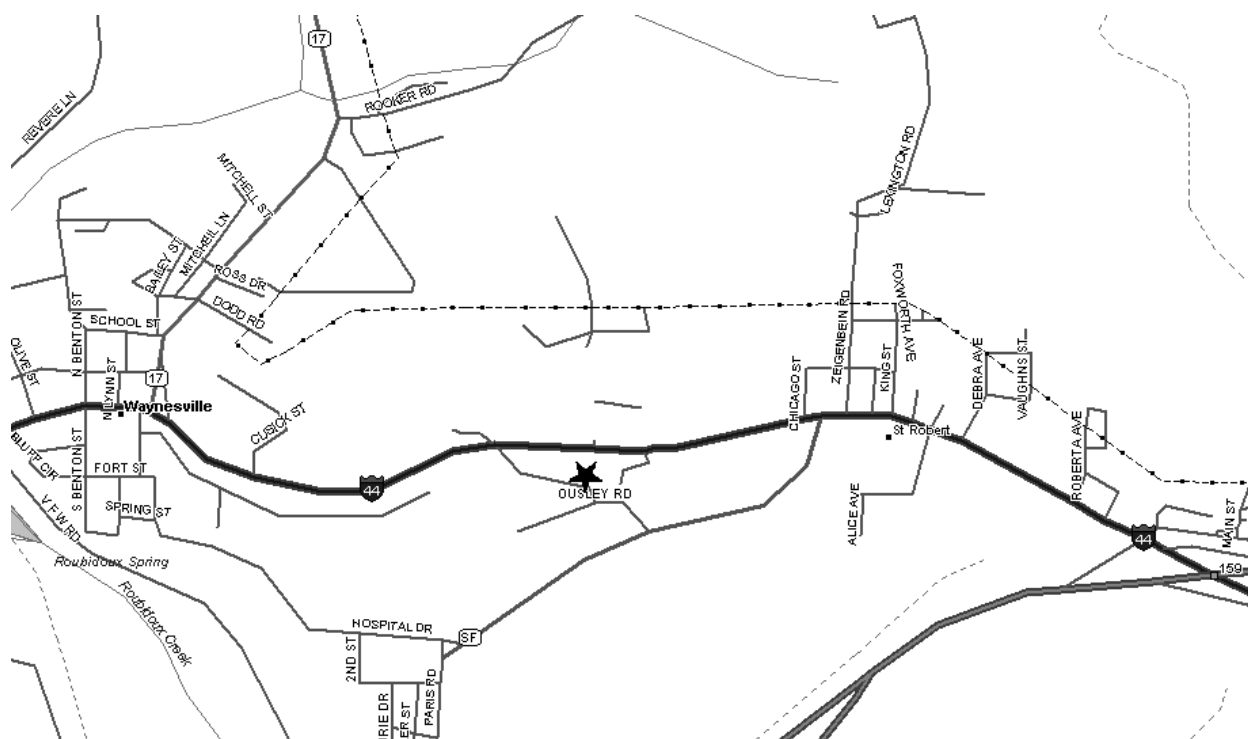

Grand Chapter of Missouri
Pathways to the Stars

Hanson Chapter #22 - District: 13
1409 Ousley Road
Waynesville, MO 65583

Phone Number:

Date (s): 2nd Mon
Time (s): 7:30 PM

Location Description:

Masonic Lodge (As listed with Grand Lodge of Missouri):

Waynesville Masonic Lodge
1409 Ousley Rd

Map and Directions to Hanson Chapter #22

Business loop 44 to Ousley Road. Located behind Emergency Services building.