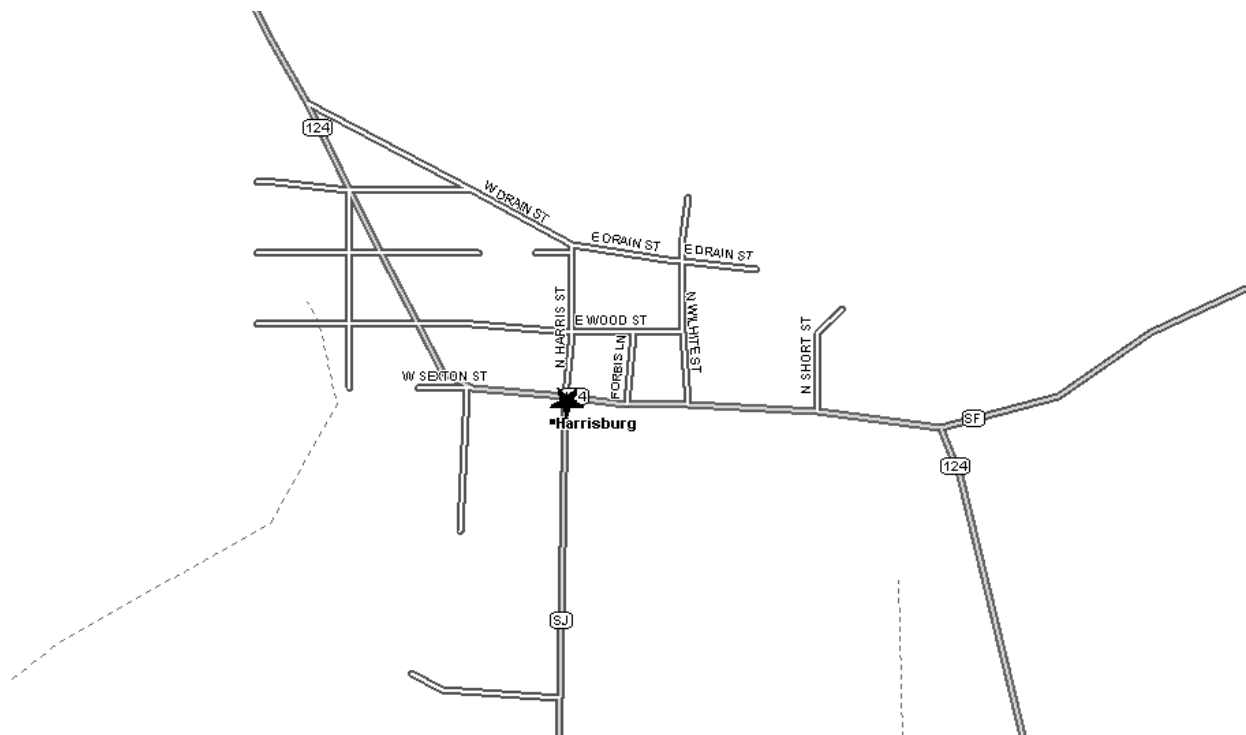

Grand Chapter of Missouri  
Pathways to the Stars

**Harrisburg Chapter #421 - District: 9**  
Harris Street  
Harrisburg, MO 65256

Phone Number:

Date (s): 1st & 3rd Wed  
Time (s): 7:30 PM

Location Description:

Corner of Route J and 124

Masonic Lodge (As listed with Grand Lodge of Missouri):

Ancient Landmark Masonic Lodge  
Harris St

*Map and Directions to Harrisburg Chapter #421*

Located on corner of State Route J (Harris Street) and State Route 124 (Sexton Street)