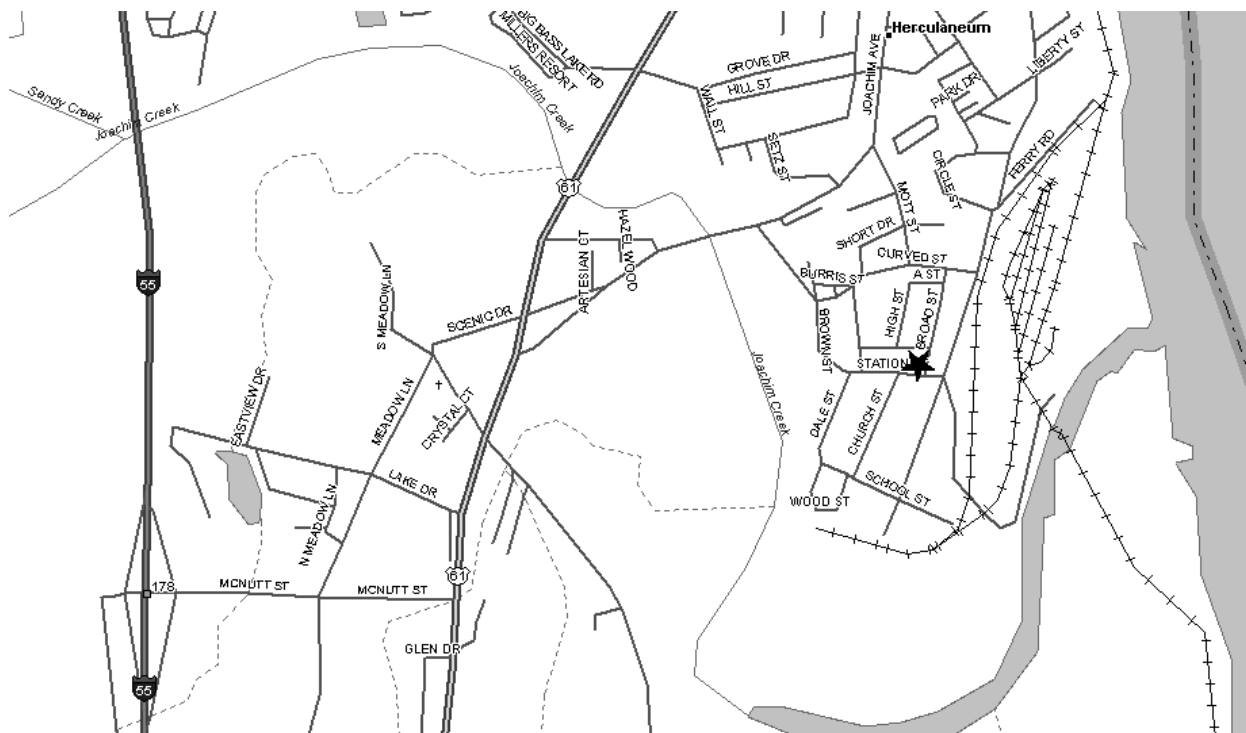

Grand Chapter of Missouri
Pathways to the Stars

Herculaneum Chapter #325 - District: 19
309 Station Road
Herculaneum, MO 63048

Phone Number:

Date (s): 2nd & 4th Thurs
Time (s): 7:30 PM

Location Description:

Broad & Station Streets

Masonic Lodge (As listed with Grand Lodge of Missouri):

Herculaneum Masonic Lodge
309 Station Rd

Map and Directions to Herculaneum Chapter #325

I-55 to exit 178. East on McNutt to US 61. Left (north) on US 61 to Joachim. Right on Joachim. Keep to the right. Immediately after park turn right on Brown Road. Follow Brown Road to Brown Street. Brown Street to Station. Follow Station two blocks to Temple. Temple is located on left at corner of Station and Broad.