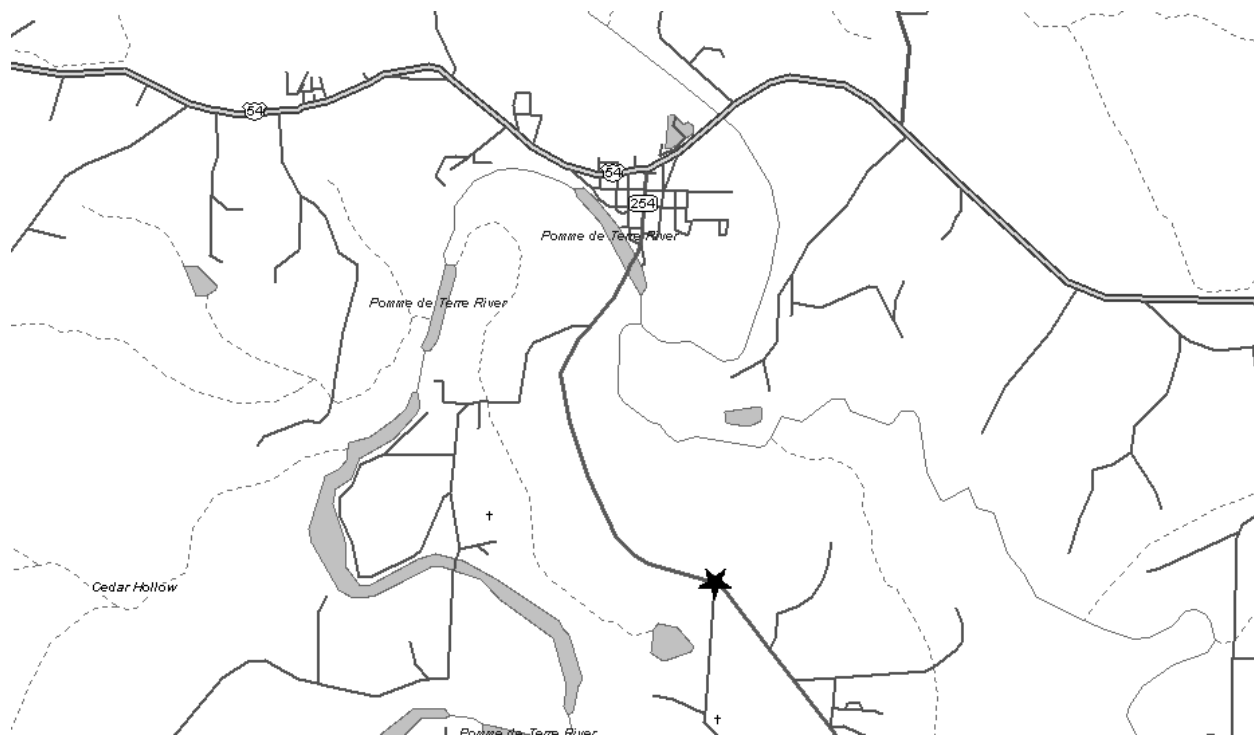

Grand Chapter of Missouri  
Pathways to the Stars

**Hermitage Chapter #99** - District: 18  
Highway 254 South  
Hermitage, MO 65668

Phone Number:

Date (s): 1st Thurs  
Time (s): 7:30 PM

Location Description:

2 miles south of Hermitage

Masonic Lodge (As listed with Grand Lodge of Missouri):

Hermitage Masonic Lodge  
Hwy 254 S, PO Box 477

*Map and Directions to Hermitage Chapter #99*

Located approximately 2 miles south of US 54 on State Route 254, Near junction of State Route 254 and County Road 283 Loop.