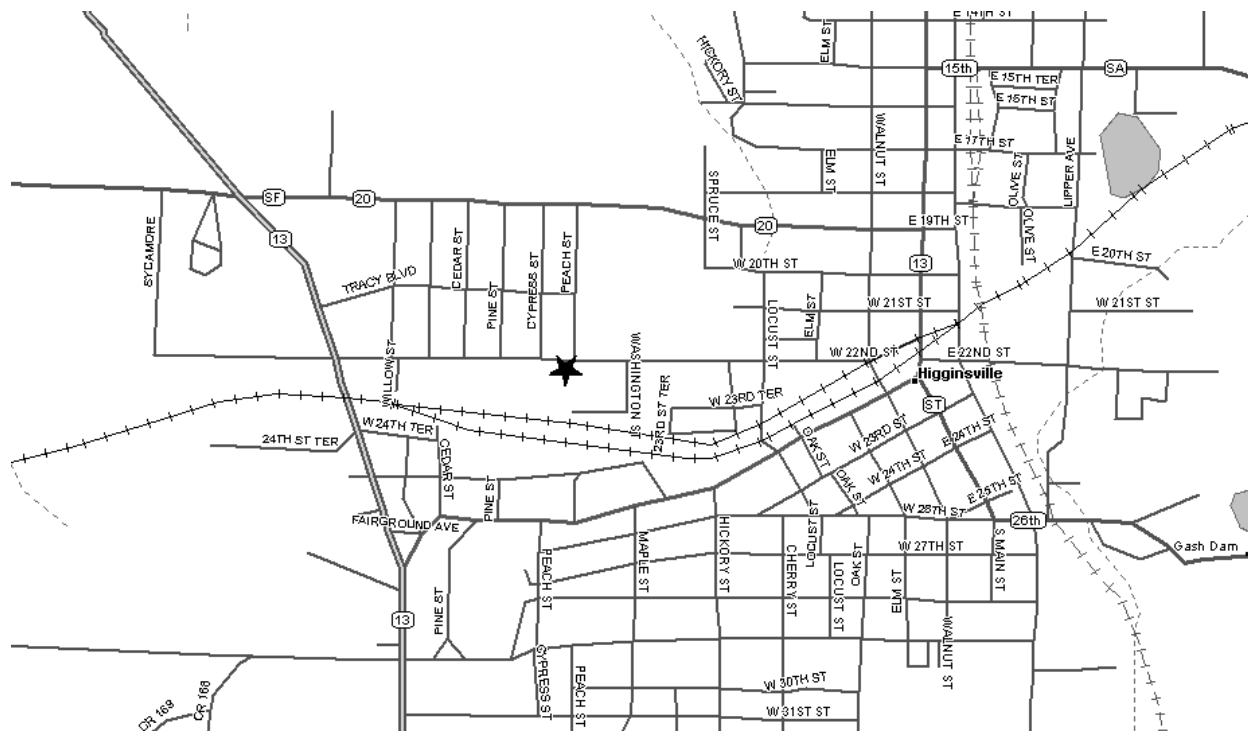

Grand Chapter of Missouri
Pathways to the Stars

Higginsville Chapter #477 - District: 8
701 West 22nd Street
Higginsville, MO 64037

Phone Number:

Date (s): 1st Mon
Time (s): 7:30 PM

Location Description:

22nd & Peach Streets

Masonic Lodge (As listed with Grand Lodge of Missouri):

Higginsville Masonic Lodge
none

Map and Directions to Higginsville Chapter #477

State Route 13 to 22nd Street. East on 22nd Street six blocks to Peach Street. Located at SW intersection of Peach and 22nd.