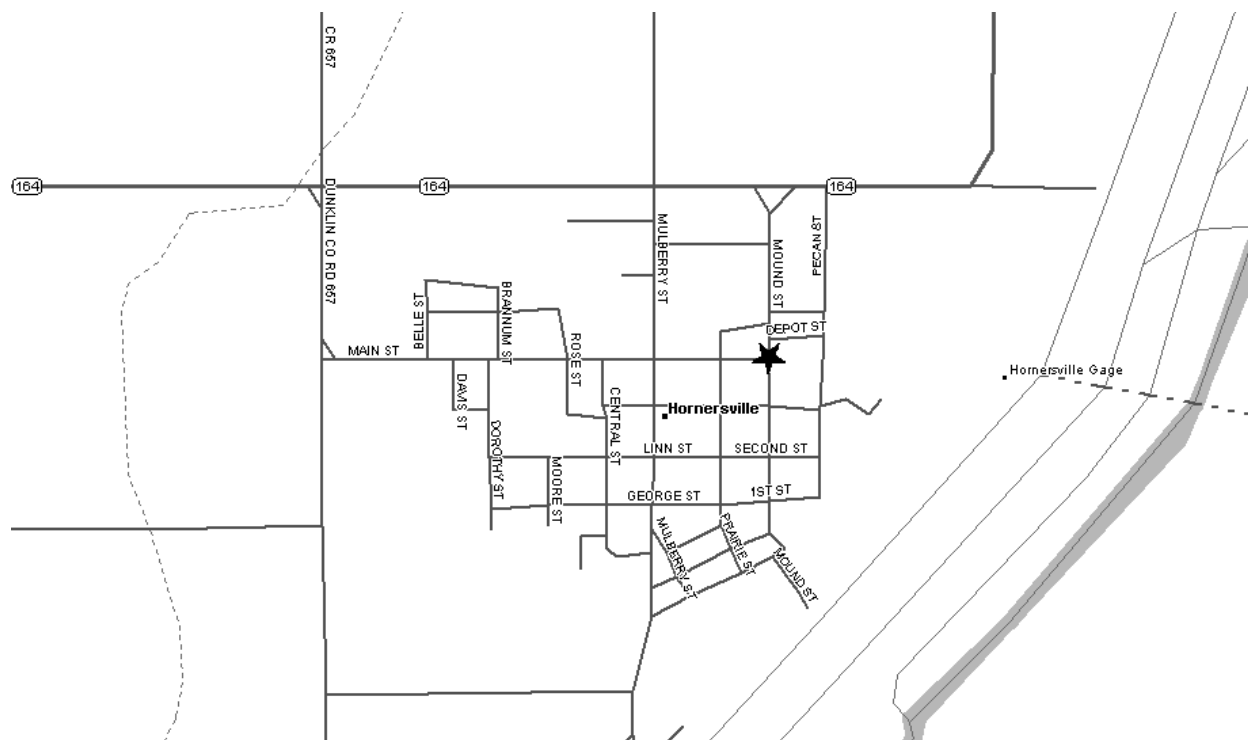

Grand Chapter of Missouri
Pathways to the Stars

Hornersville Chapter #523 - District: 29

Main Street
Hornersville, MO 63855

Phone Number:

Date (s): 2nd & 4th Mon
Time (s): 6:30 PM

Location Description:

Mound & Main

Masonic Lodge (As listed with Grand Lodge of Missouri):

Hornersville Masonic Lodge
PO Box 685, Kennett 63857

Map and Directions to Hornersville Chapter #523

Located at corner of Main and Mound Street