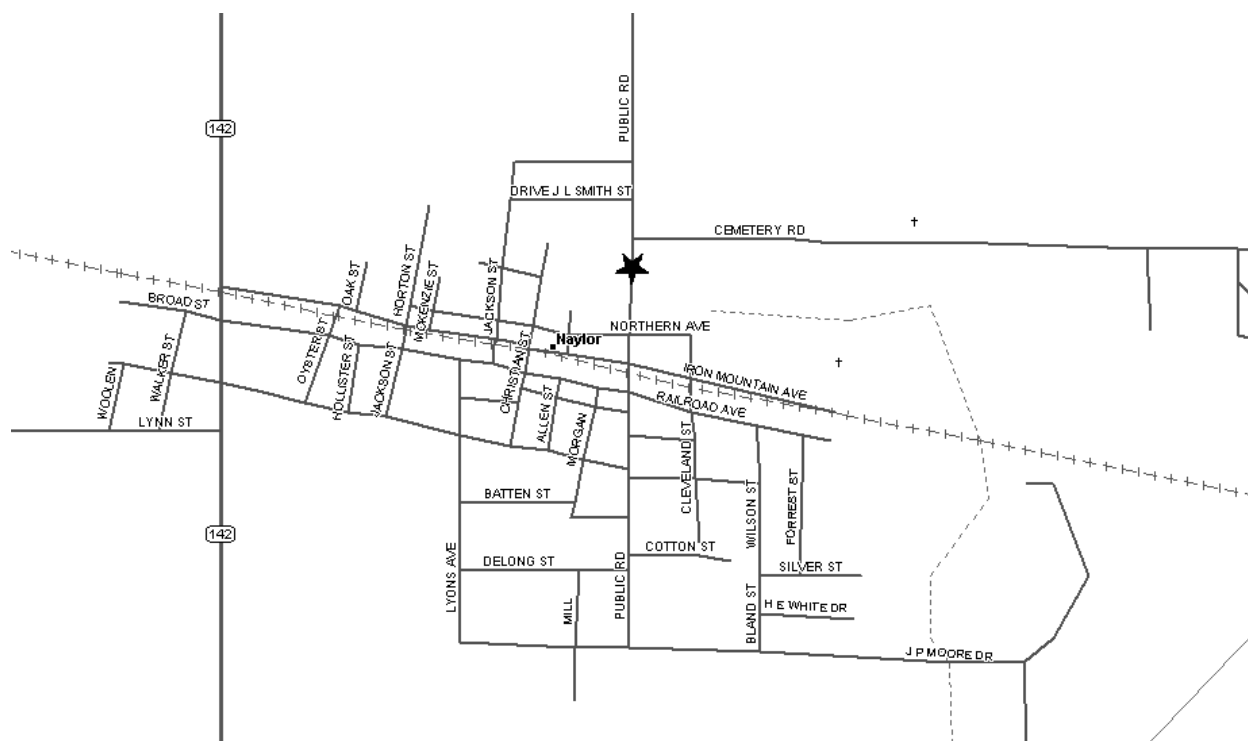

Grand Chapter of Missouri
Pathways to the Stars

Hyacinth Chapter #427 - District: 25

121 North Public Road
Naylor, MO 63953

Phone Number:

Date (s): 1st & 3rd Tues
Time (s): 7:00 PM

Location Description:

Masonic Lodge (As listed with Grand Lodge of Missouri):

Naylor Masonic Lodge
121 N Public Rd

Map and Directions to Hyacinth Chapter #427

Location on North Public Road is Approximate.