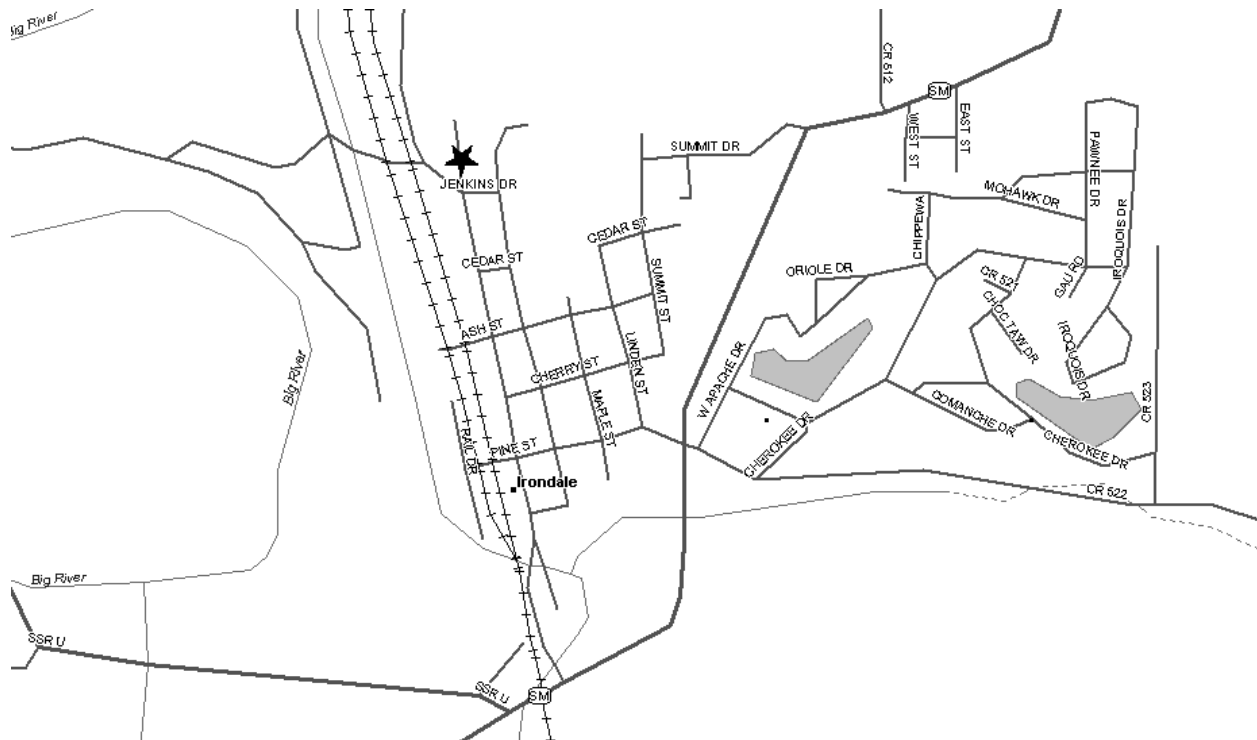

Grand Chapter of Missouri
Pathways to the Stars

Irondale Chapter #166 - District: 19
106 Oak
Irondale, MO 63648

Phone Number:

Date (s): 1st & 3rd Tues
Time (s): 7:30 PM

Location Description:

106 Oak

Masonic Lodge (As listed with Grand Lodge of Missouri):

Irondale Masonic Lodge
PO Box 201

Map and Directions to Irondale Chapter #166

Location approximate. On Oak Street