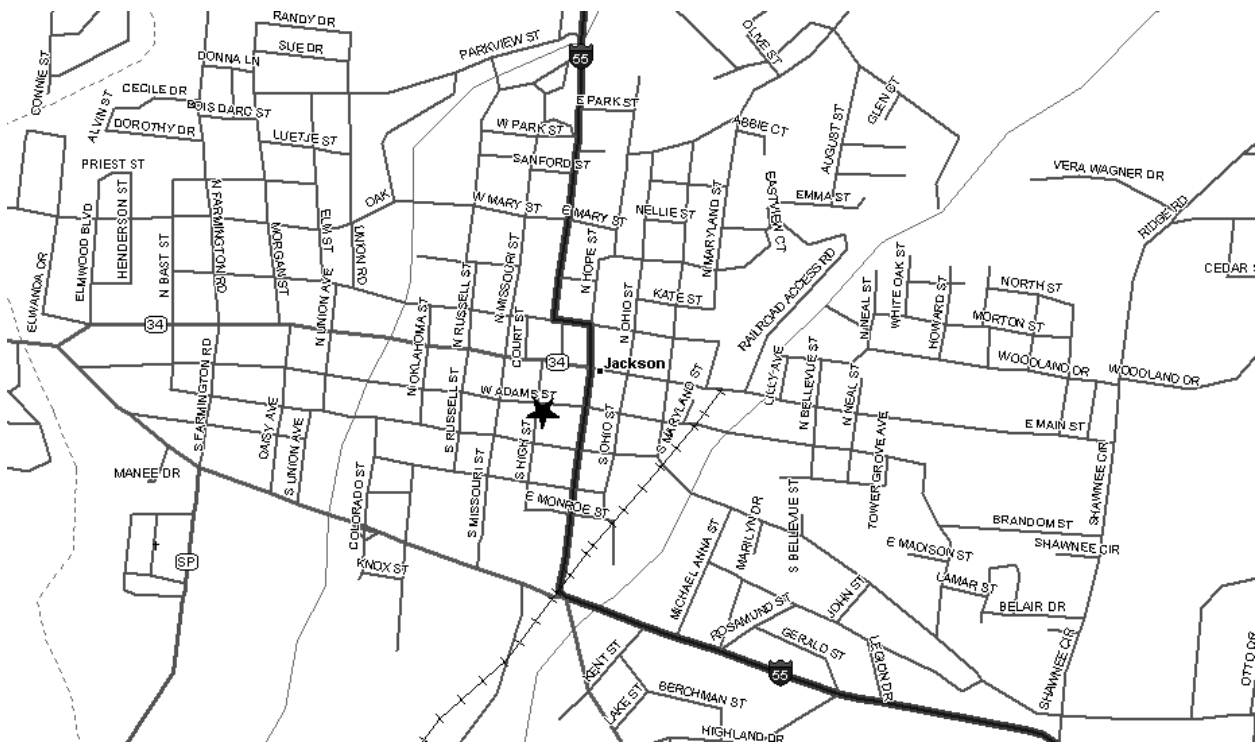

Grand Chapter of Missouri
Pathways to the Stars

Jackson Chapter #91 - District: 26
204 South High
Jackson, MO 63755

Phone Number: 573-243-3713

Date (s): 3rd Mon
Time (s): 7:30 PM

Location Description:

Masonic Lodge (As listed with Grand Lodge of Missouri):

Excelsior Masonic Lodge
204 S High St

Map and Directions to Jackson Chapter #91

One block South and One Block west of Business Route 55 (US 61) and State Route 34 at corner of Adams and High Streets.