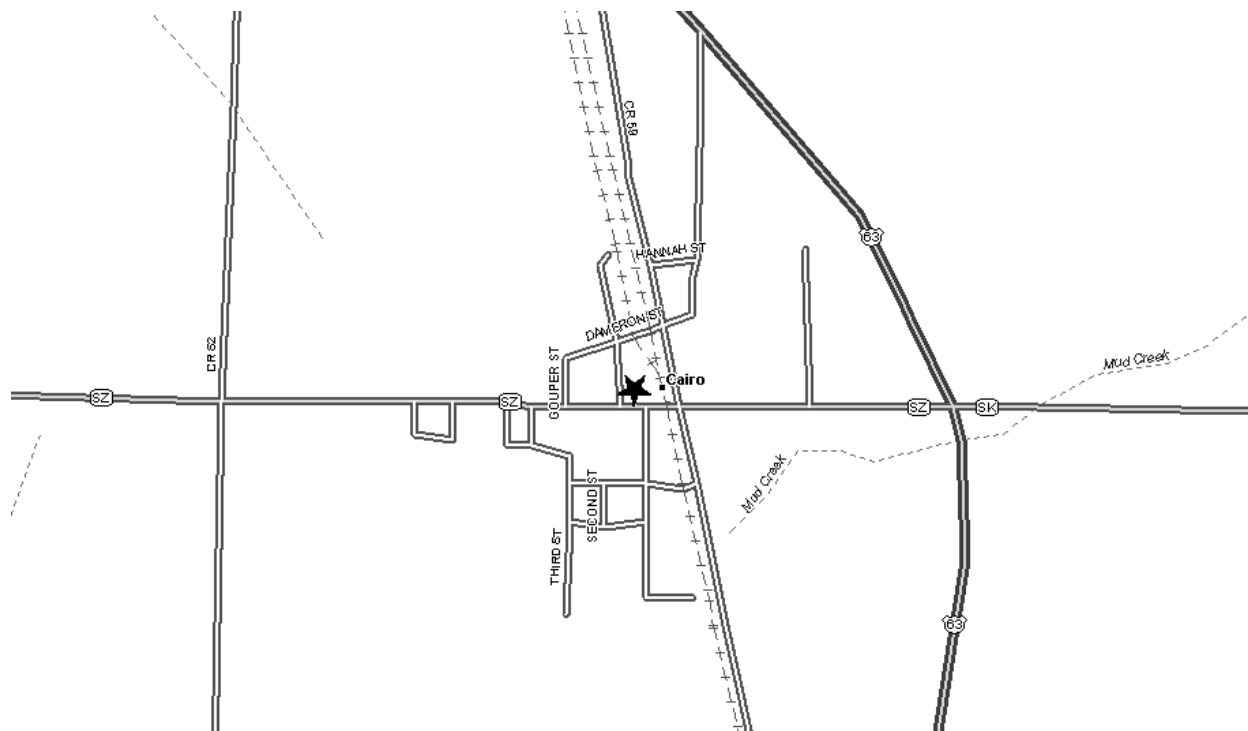

Grand Chapter of Missouri
Pathways to the Stars

Jacksonville Chapter #170 - District: 6
204-206 W Martin
Cairo, MO 65260

Phone Number:

Date (s): 3rd Wed
Time (s): 7:30 PM

Location Description:

Meets at Cairo Masonic Lodge

Masonic Lodge (As listed with Grand Lodge of Missouri):

Cairo Masonic Lodge
209 Martin, Box 49

Map and Directions to Jacksonville Chapter #170

Location Approximate. Exit US 63 at MO Z (Martin Street). West on Martin. Cross RR tracks. Temple on Right.