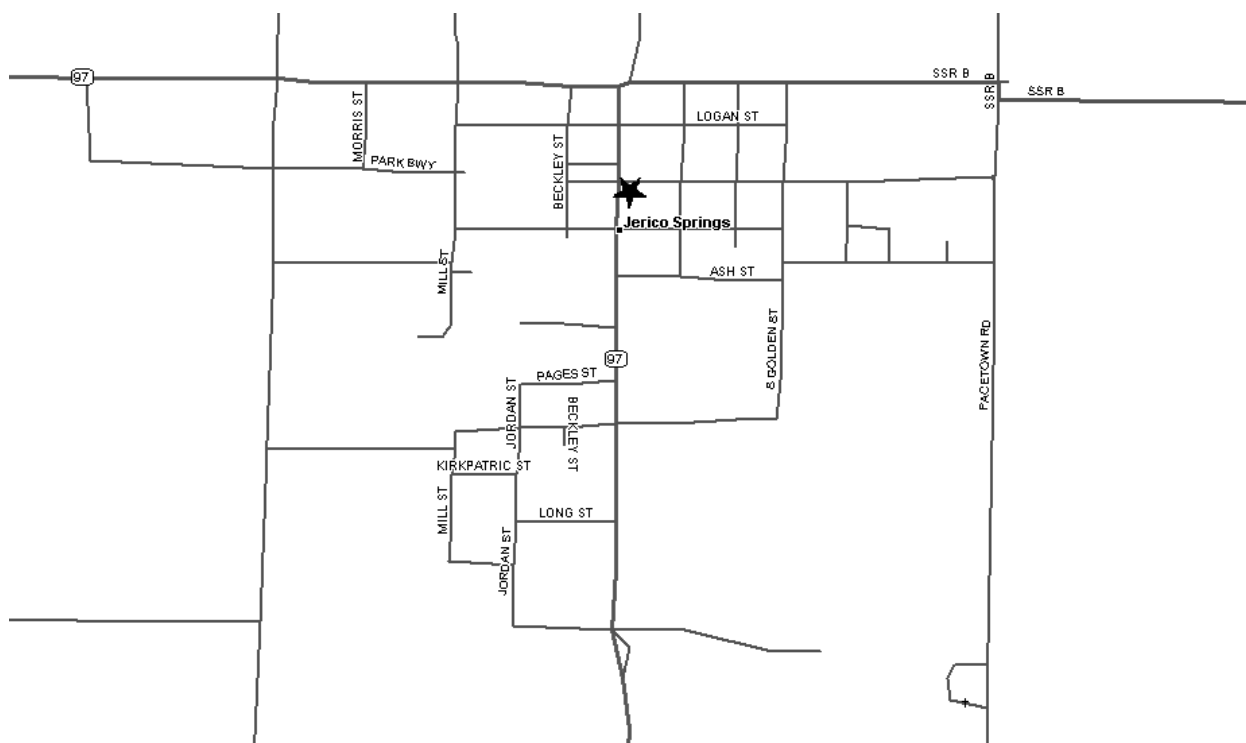

Grand Chapter of Missouri
Pathways to the Stars

Jerico Springs Chapter #456 - District: 17
100 Broadway
Jerico Springs, MO 64756

Phone Number:

Date (s): 1st & 3rd Fri
Time (s): 7:30 PM

Location Description:

Masonic Lodge (As listed with Grand Lodge of Missouri):

Jerusalem Masonic Lodge
100 Broadway

Map and Directions to Jerico Springs Chapter #456

Corner of State Route 97 (Main Street) and Broadway, two blocks south of State Route's B & 97 (Ridge Street).