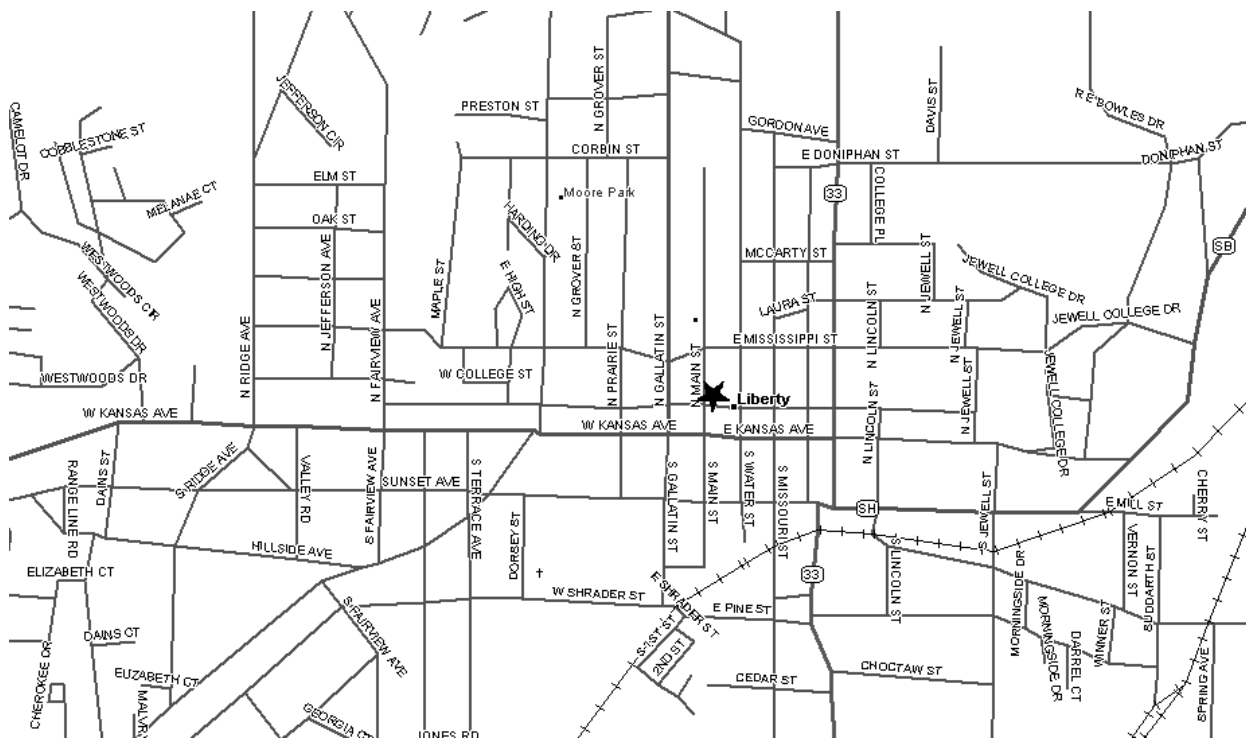

Grand Chapter of Missouri
Pathways to the Stars

Jewell Chapter #492 - District: 7
10 East Franklin
Liberty, MO 64068

Phone Number: 816-781-3775

Date (s): 1st & 3rd Tues
Time (s): 7:30 PM

Location Description:

Masonic Lodge (As listed with Grand Lodge of Missouri):
Liberty #31 Masonic Lodge
10 E Franklin

Map and Directions to Jewell Chapter #492

From the South: take I-35 North to Exit 16. take MO 152 toward Liberty. Turn Right onto MO 152 East (becomes W. Kansas Ave). Turn Left onto N. Water Street. Turn left onto East Franklin St. Hall is on Right Side in middle of block.