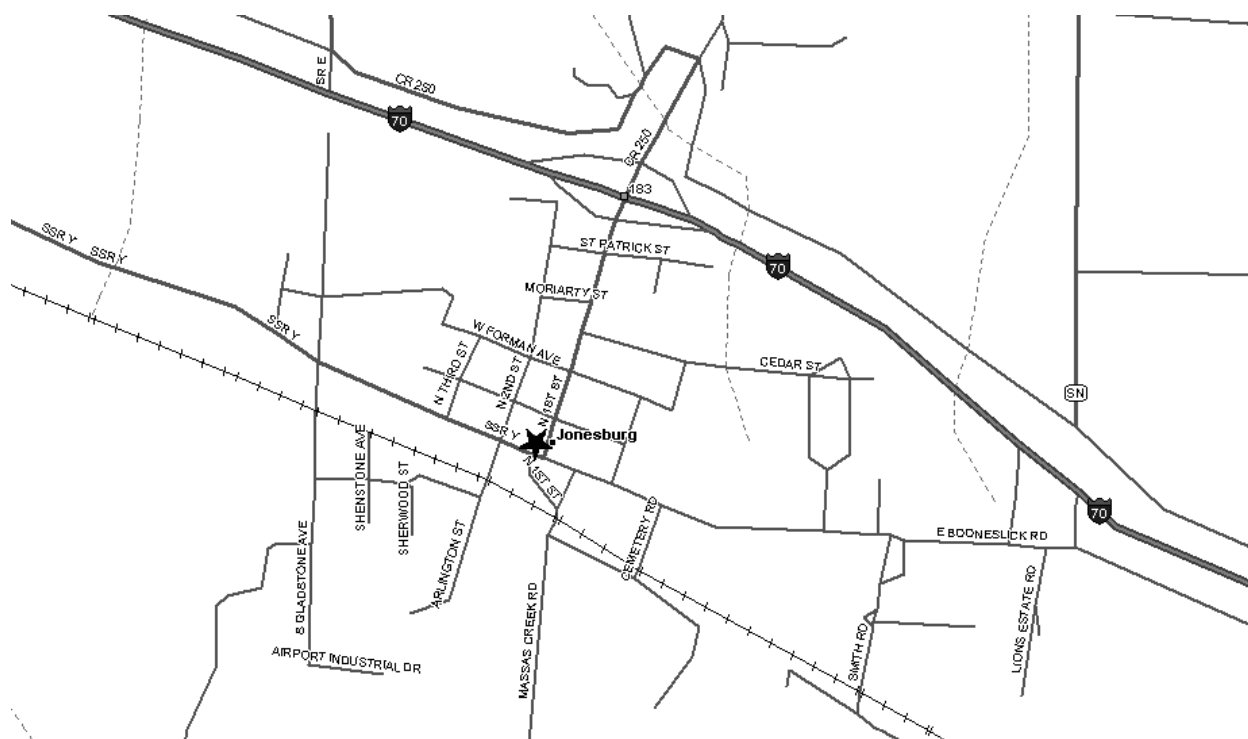

Grand Chapter of Missouri
Pathways to the Stars

Jonesburg Chapter #353 - District: 10
Booneslick Road
Jonesburg, MO 63351

Phone Number:

Date (s): 2nd Tues
Time (s): 8:00 PM

Location Description:

Masonic Lodge (As listed with Grand Lodge of Missouri):

Jonesburg Masonic Lodge
Booneslick Rd

Map and Directions to Jonesburg Chapter #353

I-70 exit 183, south on 1st Street to Booneslick Road. Temple is on right at intersection.